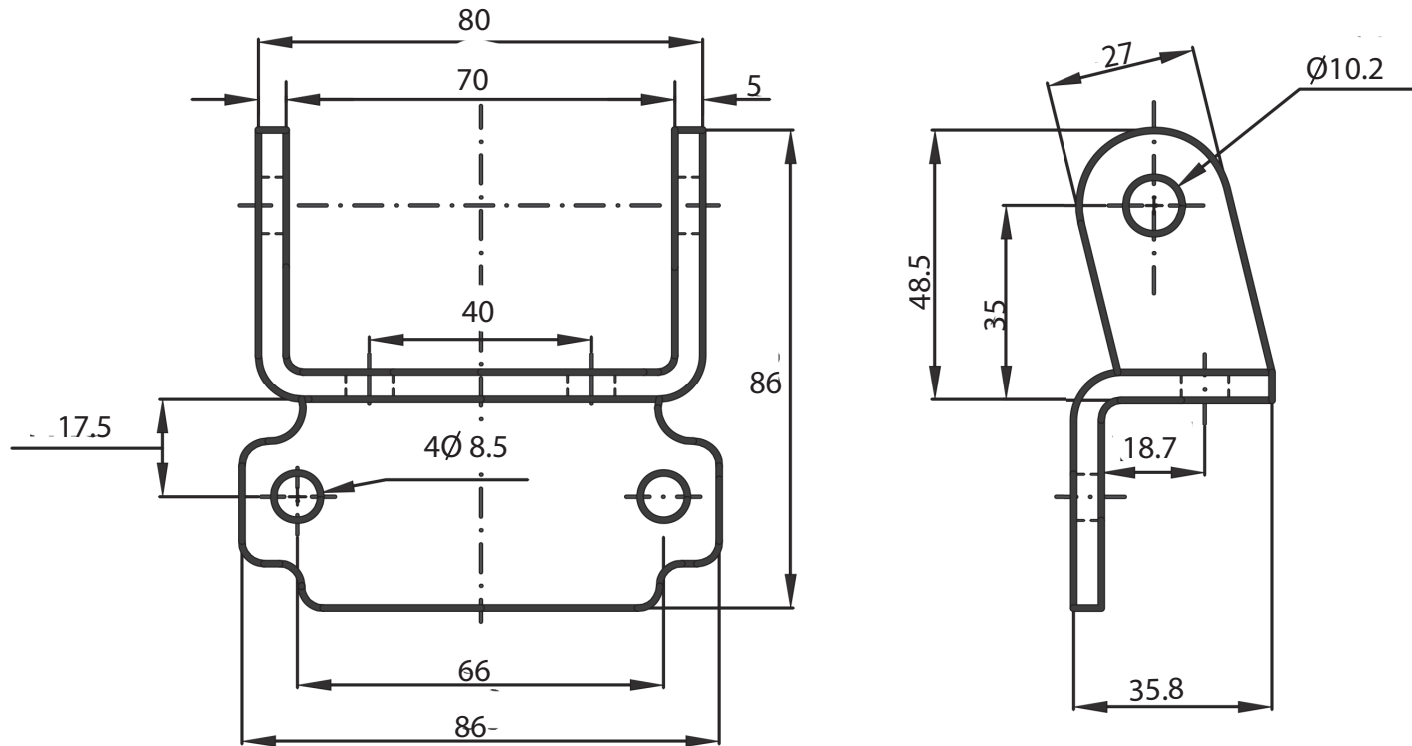

# TECHNICAL DRAWING / DESSIN TECHNIQUE

**JIMEXS**  
**HARDWARE**

1 866 447-5656 / INFO@JIMEXS.COM

WWW.JIMEXS-HARDWARE.COM

204-886

Bracket only with flange  
Support de talon avec rebord

2021-04-21

PROJECTIONS

DIMENSIONS

MATERIAL / MATÉRIEL

80 mm x 48.5 mm

Polished Stainless Steel (304) /

Acier Inoxydable Poli (304)