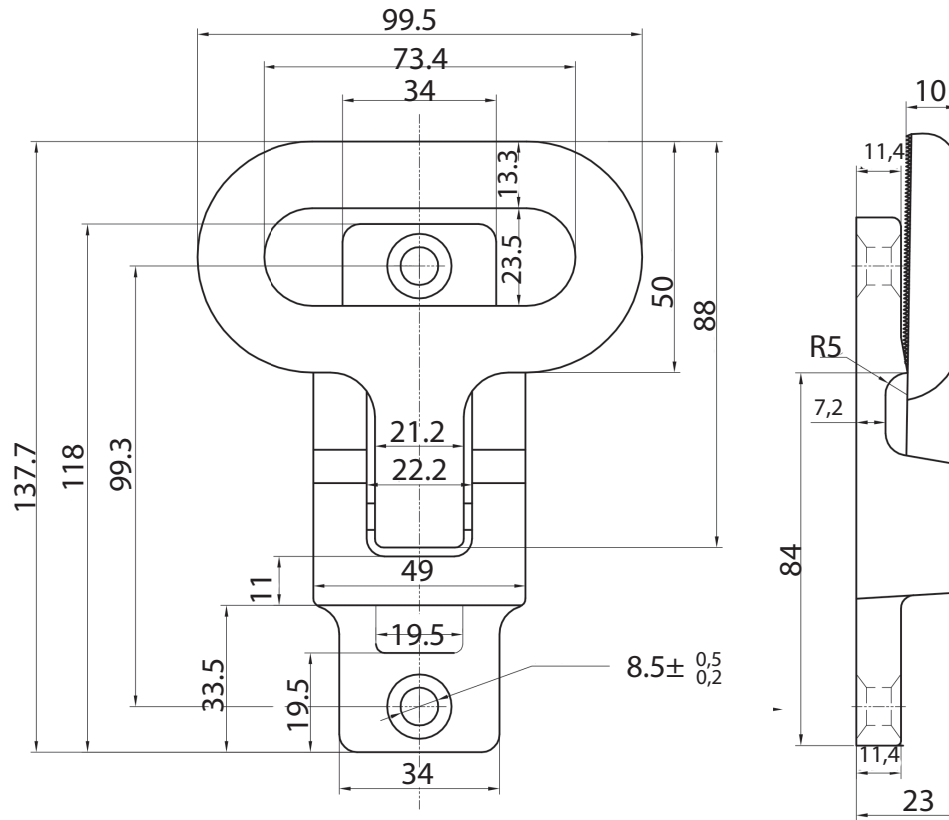

# TECHNICAL DRAWING / DESSIN TECHNIQUE

**JIMEXS**  
**HARDWARE**

1 866 447-5656 / INFO@JIMEXS.COM

WWW.JIMEXS-HARDWARE.COM

220-821

Folding grab handle  
 Poignée escamotable

22-05-2019

PROJECTIONS

DIMENSIONS

137.7 mm x 99.5 mm

MATERIAL/MATÉRIEL

Stainless steel (304) /  
 Acier inoxydable (304)