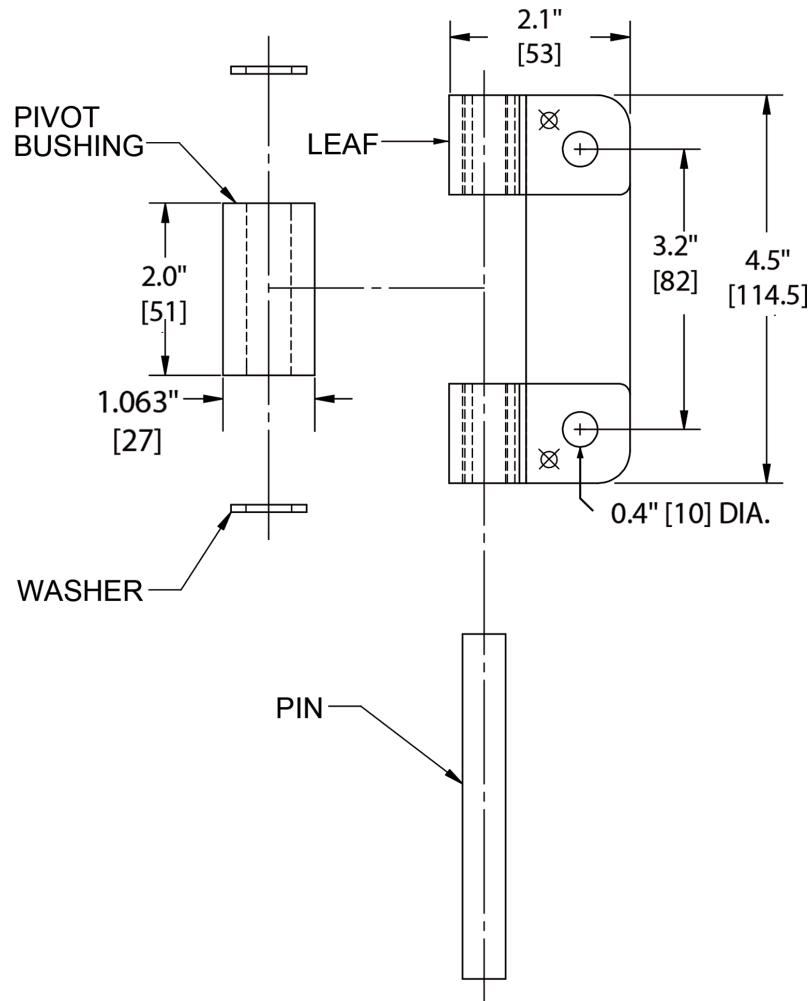

# TECHNICAL DRAWING / DESSIN TECHNIQUE

**JIMEXS**  
**HARDWARE**

1 866 447-5656 / INFO@JIMEXS.COM

WWW.JIMEXS-HARDWARE.COM

222-451

Dead bolt lock  
Serrure à charnière

2021-09-22

PROJECTIONS

MATERIAL/MATÉRIEL Zinc plated steel / Acier plaqué zinc