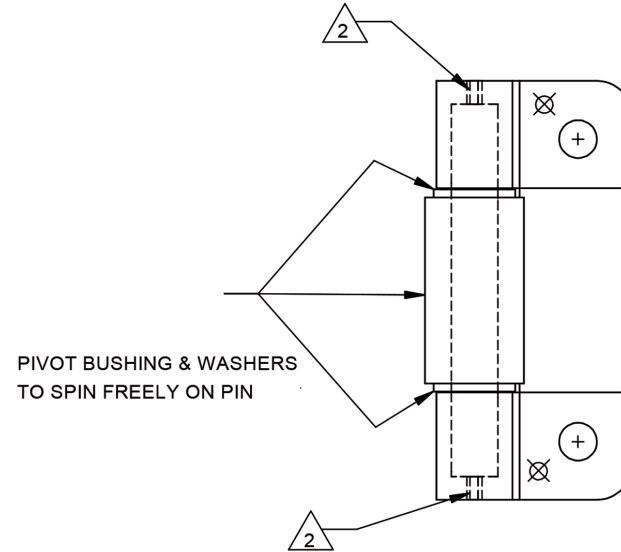

# TECHNICAL DRAWING / DESSIN TECHNIQUE

**JIMEXS**  
**HARDWARE**

1 866 447-5656 / INFO@JIMEXS.COM

WWW.JIMEXS-HARDWARE.COM

222-451

Dead bolt lock  
Serrure à charnière

2021-09-22

PROJECTIONS

MATERIAL/MATÉRIEL Zinc plated steel / Acier plaqué zinc