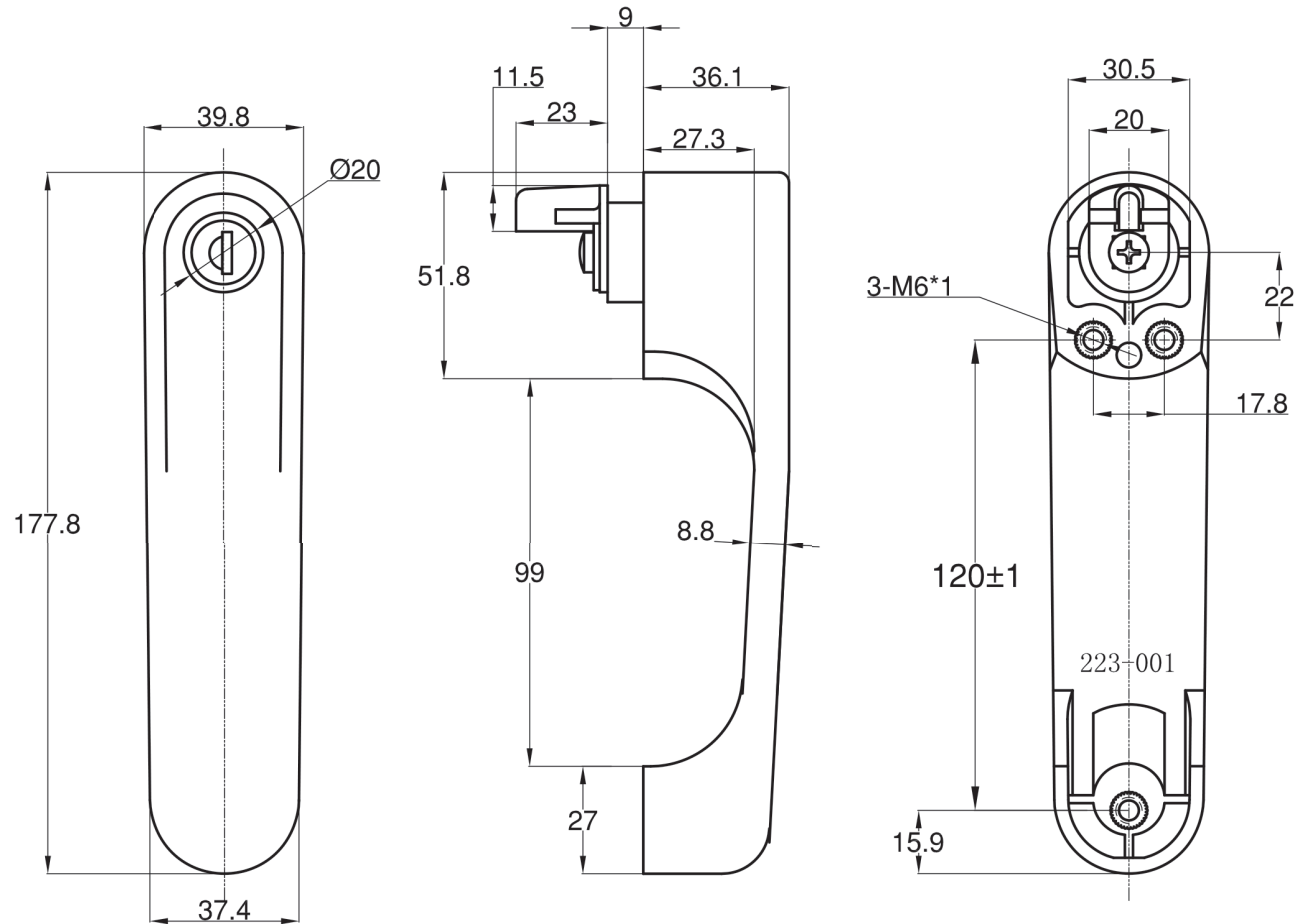

TECHNICAL DRAWING / DESSIN TECHNIQUE

JIMEXS
HARDWARE

1 866 447-5656 / INFO@JIMEXS.COM

WWW.JIMEXS-HARDWARE.COM

223-001

Handle - push button - locking
 Serrure a charniere

2022-01-04

PROJECTIONS

MATERIAL/MATÉRIEL Black Plastic / Plastique noir