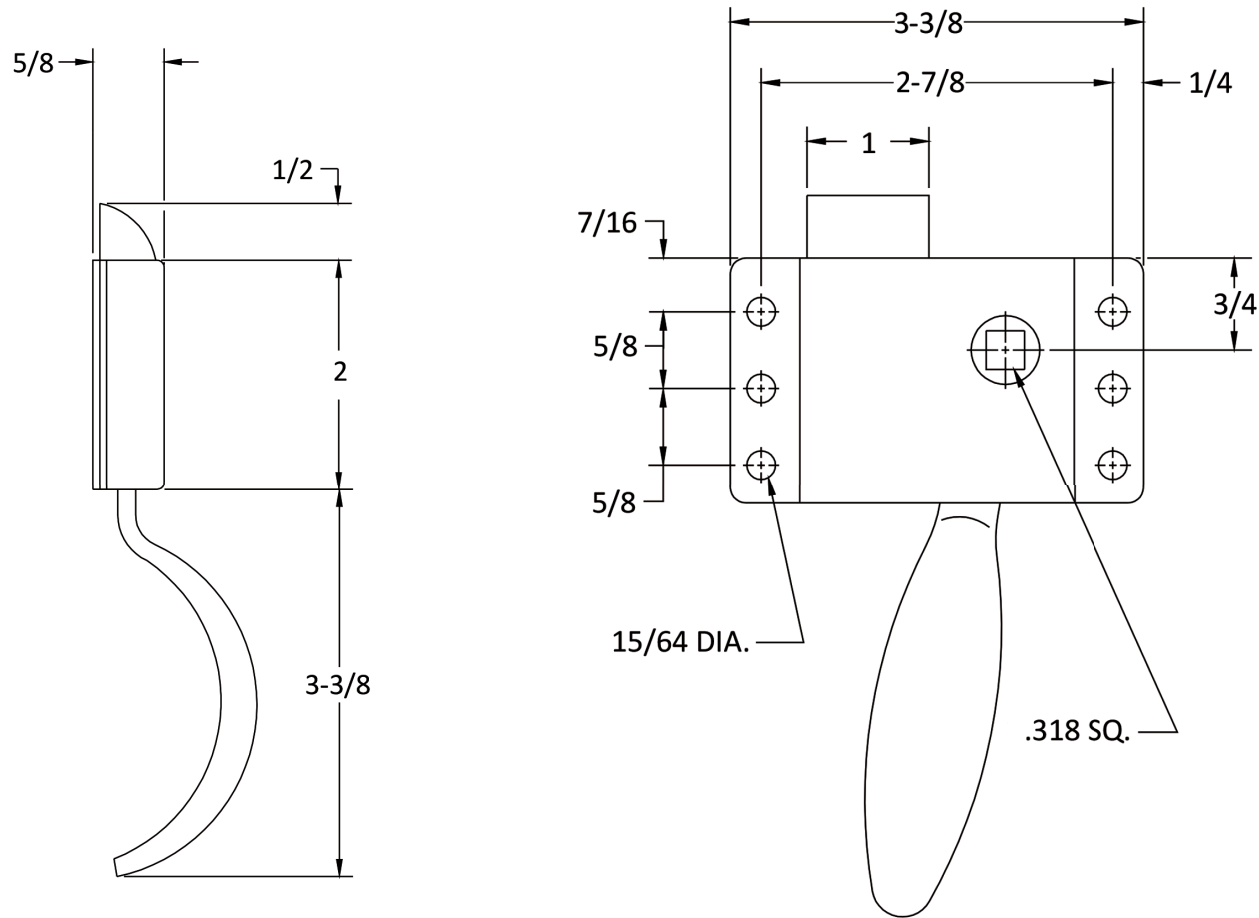

TECHNICAL DRAWING / DESSIN TECHNIQUE

JIMEXS
HARDWARE

1 866 447-5656 / INFO@JIMEXS.COM

WWW.JIMEXS-HARDWARE.COM

224-401

Slam bolt right
 Serrure de cabine droit

2022-01-04

PROJECTIONS

DIMENSIONS

2" x 3,38"

MATERIAL/MATÉRIEL

Zinc plated steel / Acier plaqué zinc

SPECIFICATIONS/ SPÉCIFICATION Hole / Trou 5/16