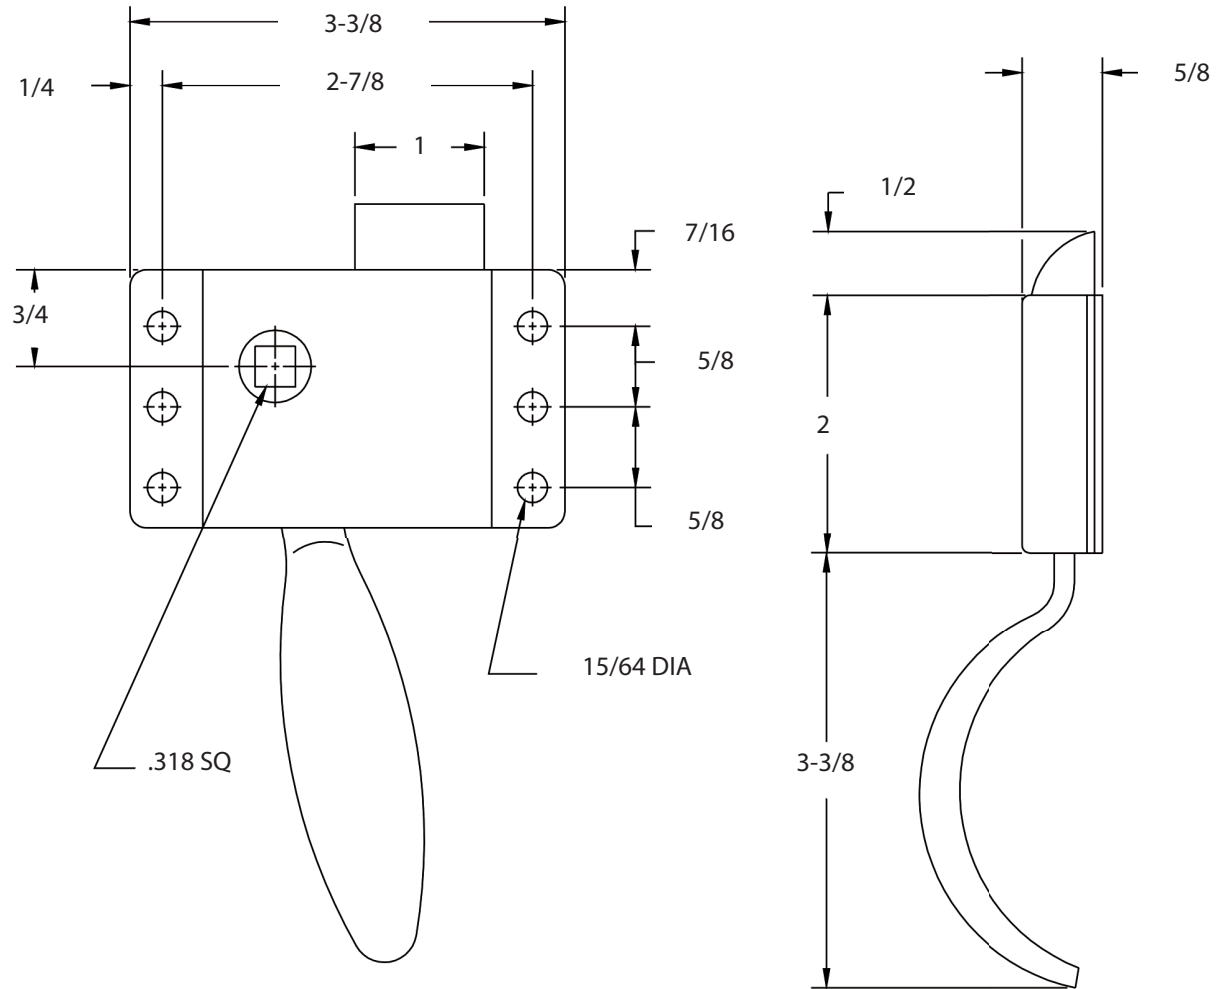

# TECHNICAL DRAWING / DESSIN TECHNIQUE

**JIMEXS**  
**HARDWARE**

1 866 447-5656 / INFO@JIMEXS.COM

WWW.JIMEXS-HARDWARE.COM

224-406

Slam bolt left  
 Serrure de cabine gauche

2022-01-04

PROJECTIONS

DIMENSIONS

MATERIAL/MATÉRIEL

SPECIFICATIONS/ SPÉCIFICATION

2" x 3,38"

Zinc plated steel / Acier plaqué zinc

Hole / Trou 5/16