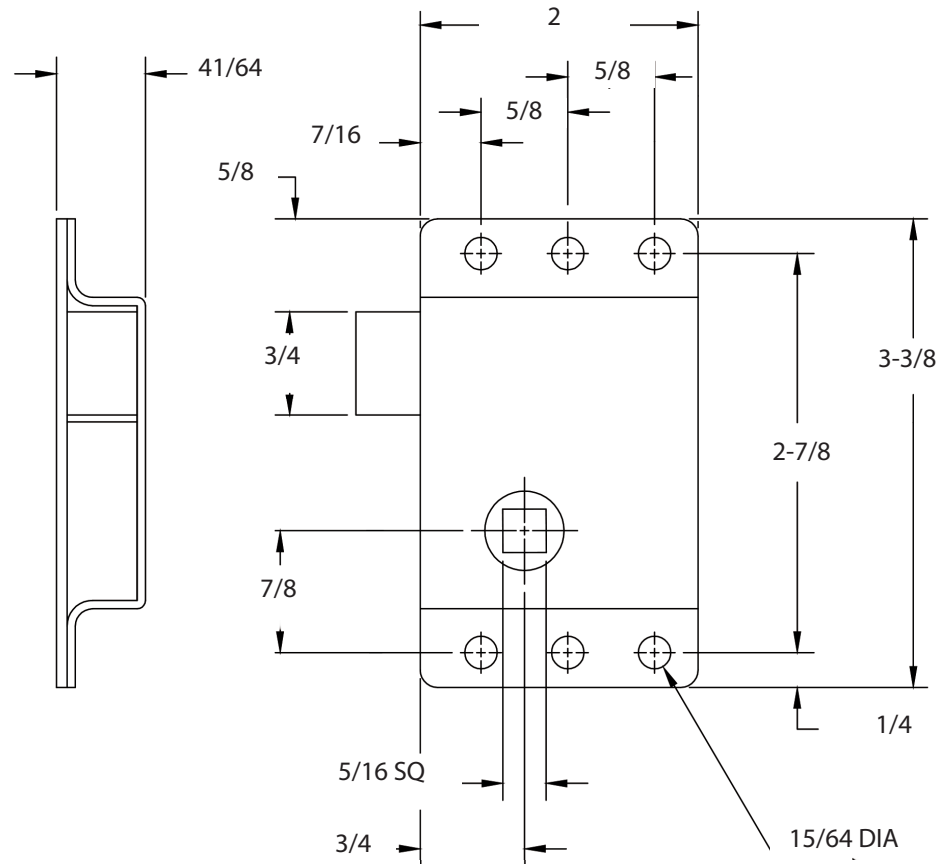

TECHNICAL DRAWING / DESSIN TECHNIQUE

JIMEXS
HARDWARE

1 866 447-5656 / INFO@JIMEXS.COM

WWW.JIMEXS-HARDWARE.COM

224-416

Cab lock left side
 Serrure de cabine côté gauche

2022-01-04

PROJECTIONS

DIMENSIONS

2" x 3,38"

MATERIAL/MATÉRIEL

Zinc plated steel / Acier plaqué zinc

SPECIFICATIONS/SPECIFICATION Hole / Trou 5/16