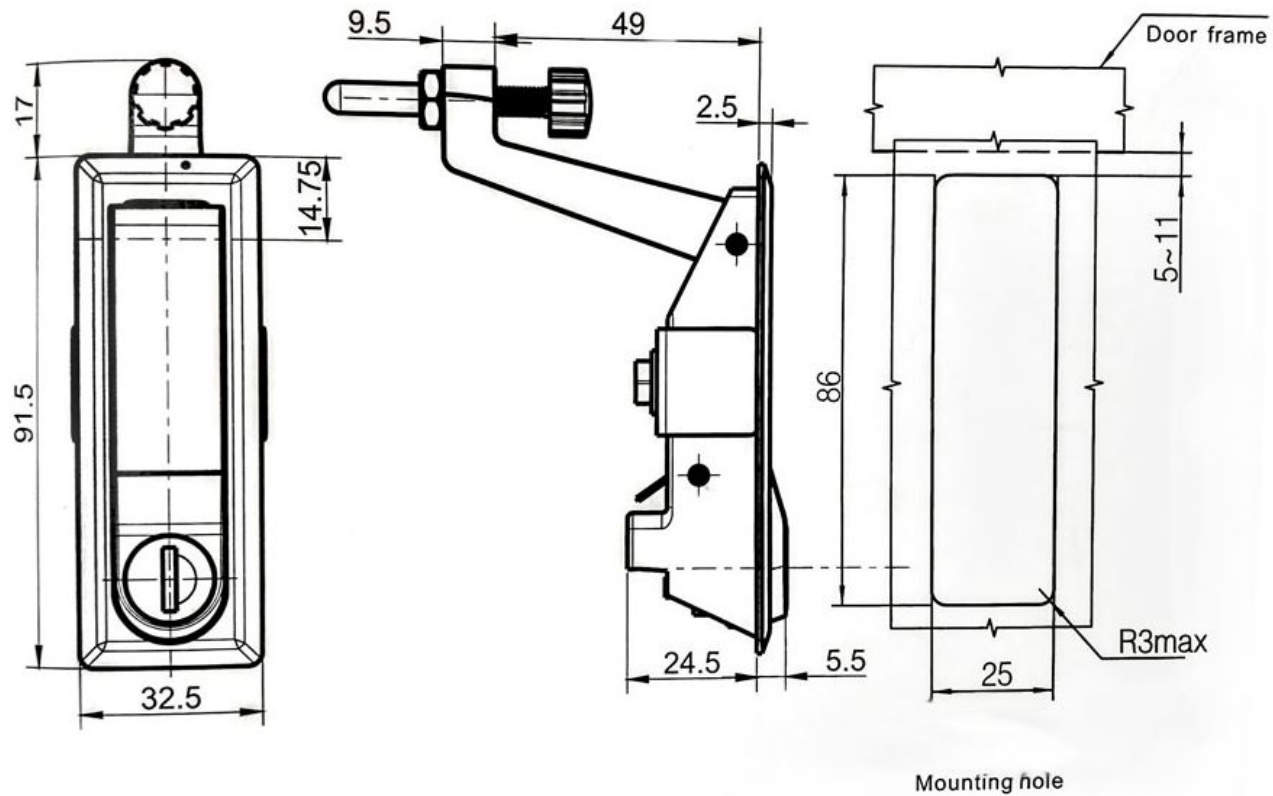

TECHNICAL DRAWING / DESSIN TECHNIQUE

JIMEXS
HARDWARE

1 866 447-5656 / INFO@JIMEXS.COM

WWW.JIMEXS-HARDWARE.COM

224-847

Adjustable locking latch
Verrou ajustable - barrable

2022-03-28

PROJECTIONS