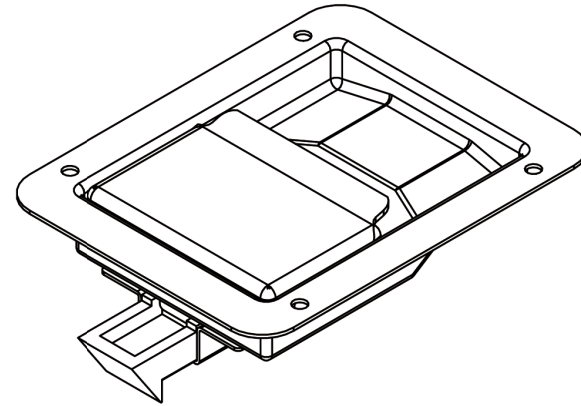

# TECHNICAL DRAWING / DESSIN TECHNIQUE

NOTE: MÉCANISME RIVETÉ / RIVETED MECANISM

**JIMEXS**  
**HARDWARE**

1 866 447-5656 / INFO@JIMEXS.COM

WWW.JIMEXS-HARDWARE.COM

225-291

Paddle handle  
Serrure à palette

2022-01-05

PROJECTIONS

DIMENSIONS

5,50" x 4,25"

MATERIAL/MATÉRIEL

Polished stainless steel (304) /

Acier inoxydable poli (304)

SPECIFICATIONS / SPÉCIFICATIONS

Non-Locking / Non verrouillable