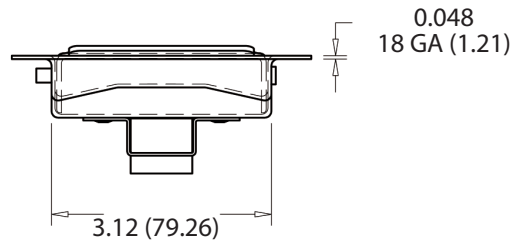

# TECHNICAL DRAWING / DESSIN TECHNIQUE

NOTE: MÉCANISME RIVETÉ / RIVETED MECANISM

**JIMEXS**  
**HARDWARE**

1 866 447-5656 / INFO@JIMEXS.COM

WWW.JIMEXS-HARDWARE.COM

225-291

Paddle handle  
Serrure à palette

2022-01-05

PROJECTIONS

DIMENSIONS

5,50" x 4,25"

MATERIAL/MATÉRIEL

Polished stainless steel (304) /

Acier inoxydable poli (304)

SPECIFICATIONS / SPÉCIFICATIONS

Non-Locking / Non verrouillable