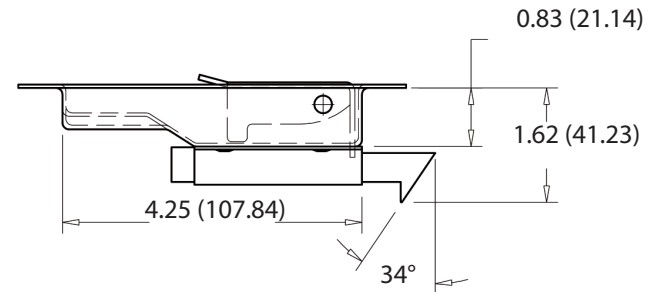

# TECHNICAL DRAWING / DESSIN TECHNIQUE

NOTE: MÉCANISME RIVETÉ / RIVETED MECANISM

**JIMEXS**  
**HARDWARE**

1 866 447-5656 / INFO@JIMEXS.COM

WWW.JIMEXS-HARDWARE.COM

225-291

Paddle handle  
Serrure à palette

2022-01-05

PROJECTIONS

DIMENSIONS

5,50" x 4,25"

MATERIAL/MATÉRIEL

Polished stainless steel (304) /

Acier inoxydable poli (304)

SPECIFICATIONS / SPÉCIFICATIONS

Non-Locking / Non verrouillable