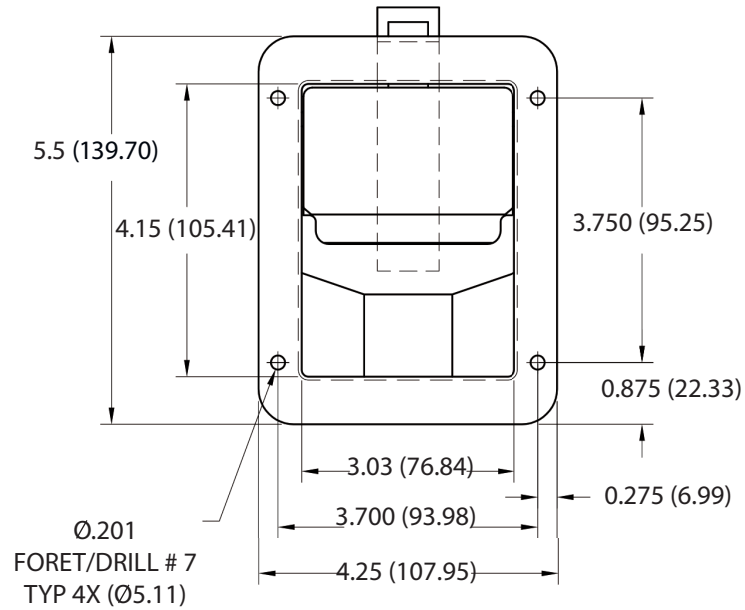

# TECHNICAL DRAWING / DESSIN TECHNIQUE

NOTE: MÉCANISME RIVETÉ / RIVETED MECANISM

**JIMEXS**  
**HARDWARE**

1 866 447-5656 / INFO@JIMEXS.COM

WWW.JIMEXS-HARDWARE.COM

225-291

Paddle handle  
Serrure à palette

2022-01-05

PROJECTIONS

DIMENSIONS

5,50" x 4,25"

MATERIAL/MATÉRIEL

Polished stainless steel (304) /

Acier inoxydable poli (304)

SPECIFICATIONS / SPÉCIFICATIONS

Non-Locking / Non verrouillable