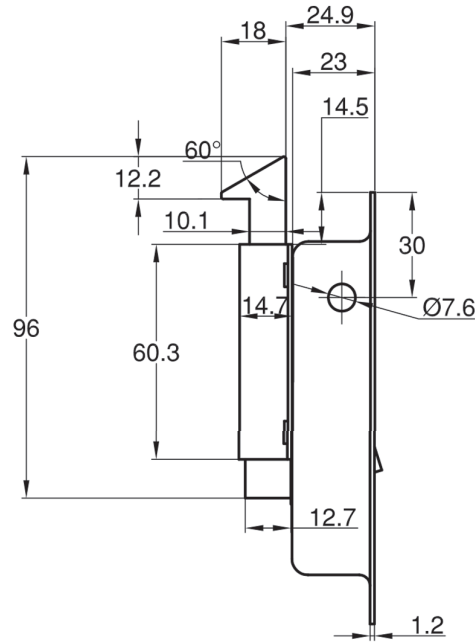

TECHNICAL DRAWING / DESSIN TECHNIQUE

JIMEXS
HARDWARE

1 866 447-5656 / INFO@JIMEXS.COM

WWW.JIMEXS-HARDWARE.COM

225-591

Paddle handle
 Serrure à palette

2022-01-05

PROJECTIONS

DIMENSIONS
 MATERIAL/MATÉRIEL

SPECIFICATIONS / SPÉCIFICATIONS

4-3/4" x 3-5/8"
 Zinc plated steel /
 Acier plaqué zinc

Non-locking / Non-verrouillable