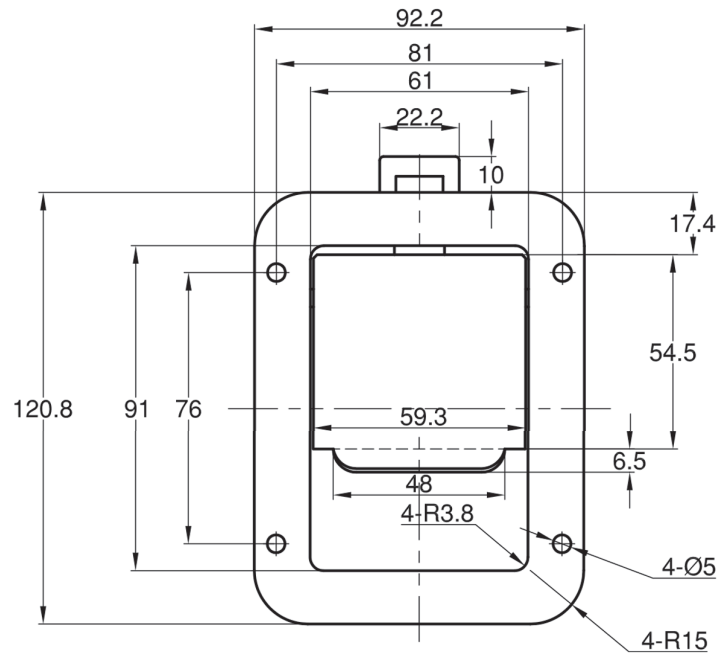

TECHNICAL DRAWING / DESSIN TECHNIQUE

JIMEXS
HARDWARE

1 866 447-5656 / INFO@JIMEXS.COM

WWW.JIMEXS-HARDWARE.COM

225-591

Paddle handle
 Serrure à palette

2022-01-05

PROJECTIONS

DIMENSIONS
 MATERIAL/MATÉRIEL

SPECIFICATIONS / SPÉCIFICATIONS

4-3/4" x 3-5/8"
 Zinc plated steel /
 Acier plaqué zinc

Non-locking / Non-verrouillable