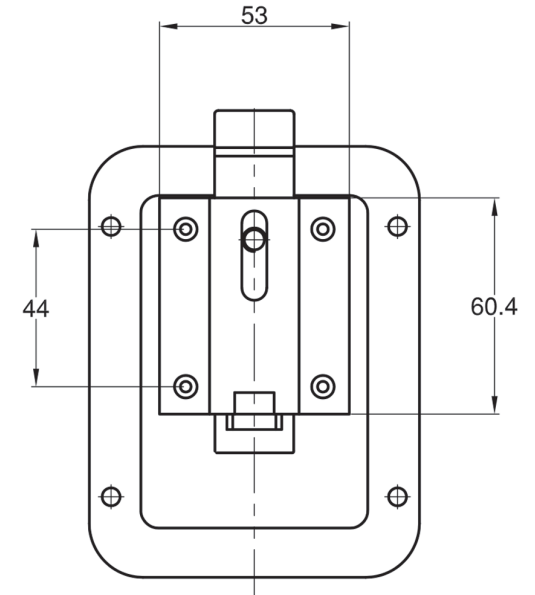

TECHNICAL DRAWING / DESSIN TECHNIQUE

JIMEXS
HARDWARE

1 866 447-5656 / INFO@JIMEXS.COM

WWW.JIMEXS-HARDWARE.COM

225-591

Paddle handle
 Serrure à palette

2022-01-05

PROJECTIONS

DIMENSIONS
 MATERIAL/MATÉRIEL

SPECIFICATIONS / SPÉCIFICATIONS

4-3/4" x 3-5/8"
 Zinc plated steel /
 Acier plaqué zinc

Non-locking / Non-verrouillable