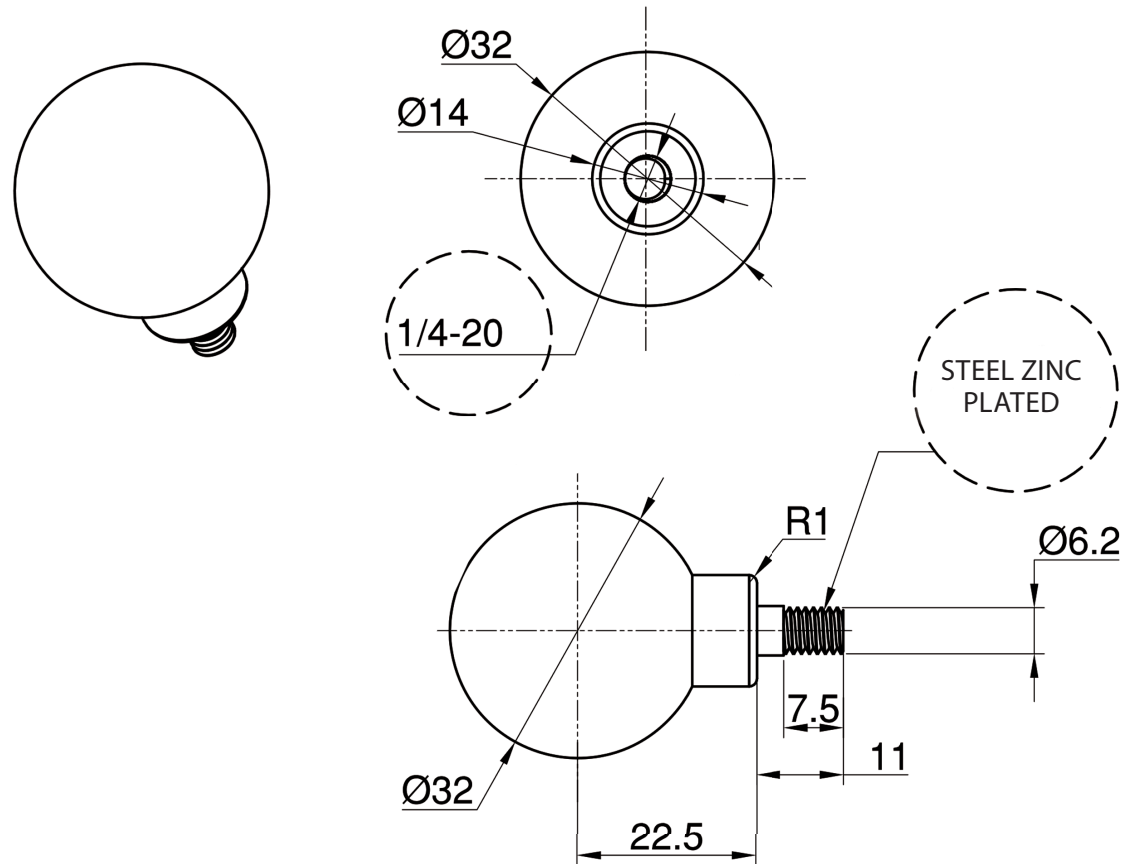

TECHNICAL DRAWING / DESSIN TECHNIQUE

JIMEXS
HARDWARE

1 866 447-5656 / INFO@JIMEXS.COM

WWW.JIMEXS-HARDWARE.COM

225-951

Inside release knob
Poignée intérieure

2022-01-05

PROJECTIONS