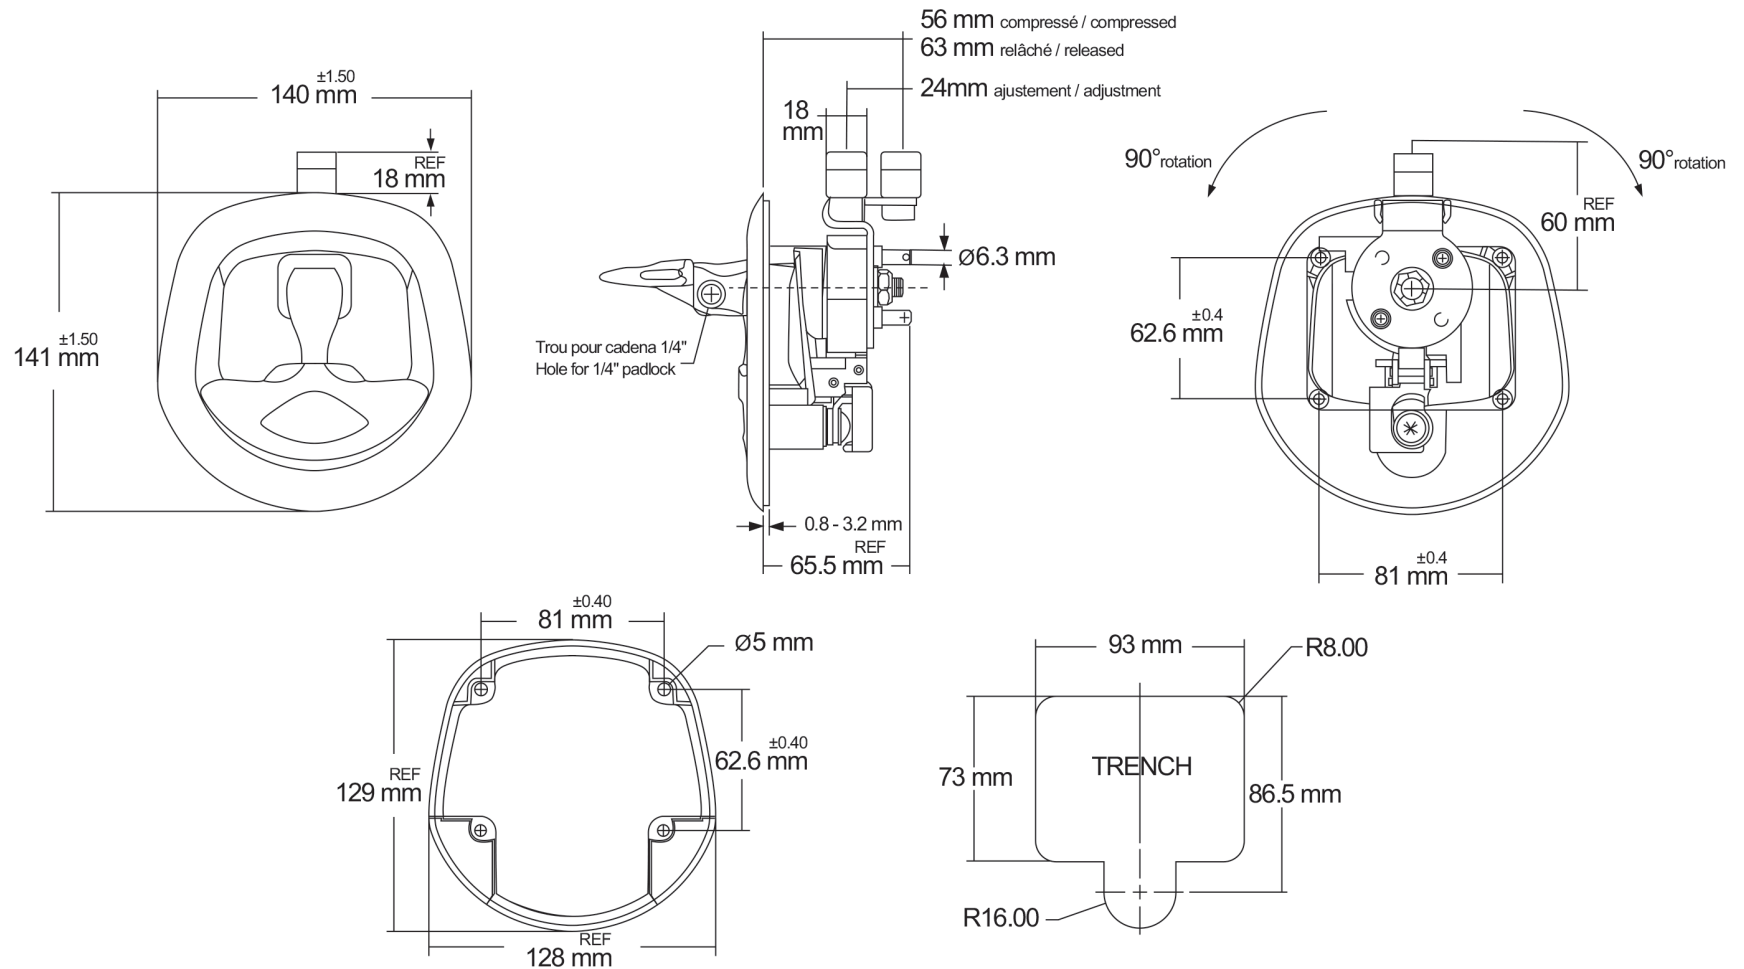

TECHNICAL DRAWING / DESSIN TECHNIQUE

JIMEXS
HARDWARE

1 866 447-5656 / INFO@JIMEXS.COM

WWW.JIMEXS-HARDWARE.COM

226-501

Whale tail recessed T-handle-compression lock
 Serrure à compression en "T"-encastrable

2022-01-05

PROJECTIONS

MATERIAL / MATÉRIEL

SPECIFICATIONS / SPÉCIFICATIONS

Chrome

1 pt-Key cylinder installed

1pt Cylindre installé #J201