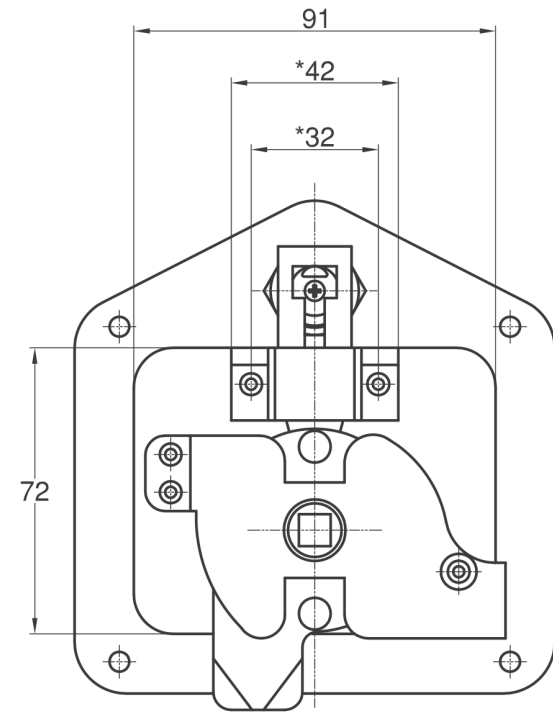

TECHNICAL DRAWING / DESSIN TECHNIQUE

JIMEXS
HARDWARE

1 866 447-5656 / INFO@JIMEXS.COM

WWW.JIMEXS-HARDWARE.COM

226-771

Recessed T-handle
Serrure encastrée en T

2022-01-05

PROJECTIONS

MATERIAL/MATÉRIEL

SPECIFICATIONS / SPÉCIFICATIONS

Polished stainless steel (304)/

Acier inoxydable poli (304)

Locking #CH501-center only /

Verrouillable #CH501-centre seulement