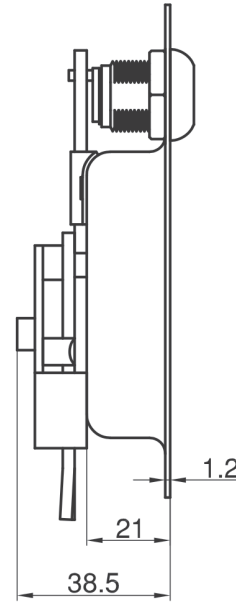

TECHNICAL DRAWING / DESSIN TECHNIQUE

JIMEXS
HARDWARE

1 866 447-5656 / INFO@JIMEXS.COM

WWW.JIMEXS-HARDWARE.COM

226-771

Recessed T-handle
Serrure encastrée en T

2022-01-05

PROJECTIONS

MATERIAL/MATÉRIEL

SPECIFICATIONS / SPÉCIFICATIONS

Polished stainless steel (304)/

Acier inoxydable poli (304)

Locking #CH501-center only /

Verrouillable #CH501-centre seulement