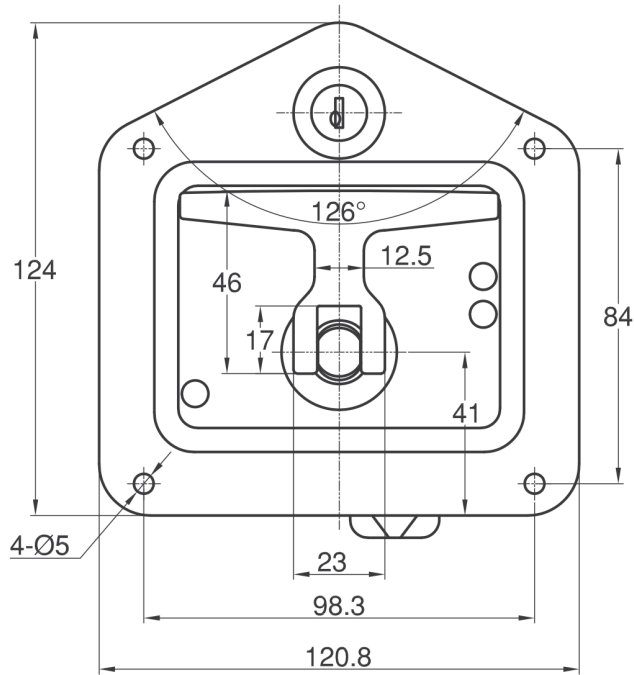

TECHNICAL DRAWING / DESSIN TECHNIQUE

JIMEXS
HARDWARE

1 866 447-5656 / INFO@JIMEXS.COM

WWW.JIMEXS-HARDWARE.COM

226-771

Recessed T-handle
Serrure encastrée en T

2022-01-05

PROJECTIONS

MATERIAL/MATÉRIEL

SPECIFICATIONS / SPÉCIFICATIONS

Polished stainless steel (304)/

Acier inoxydable poli (304)

Locking #CH501-center only /

Verrouillable #CH501-centre seulement