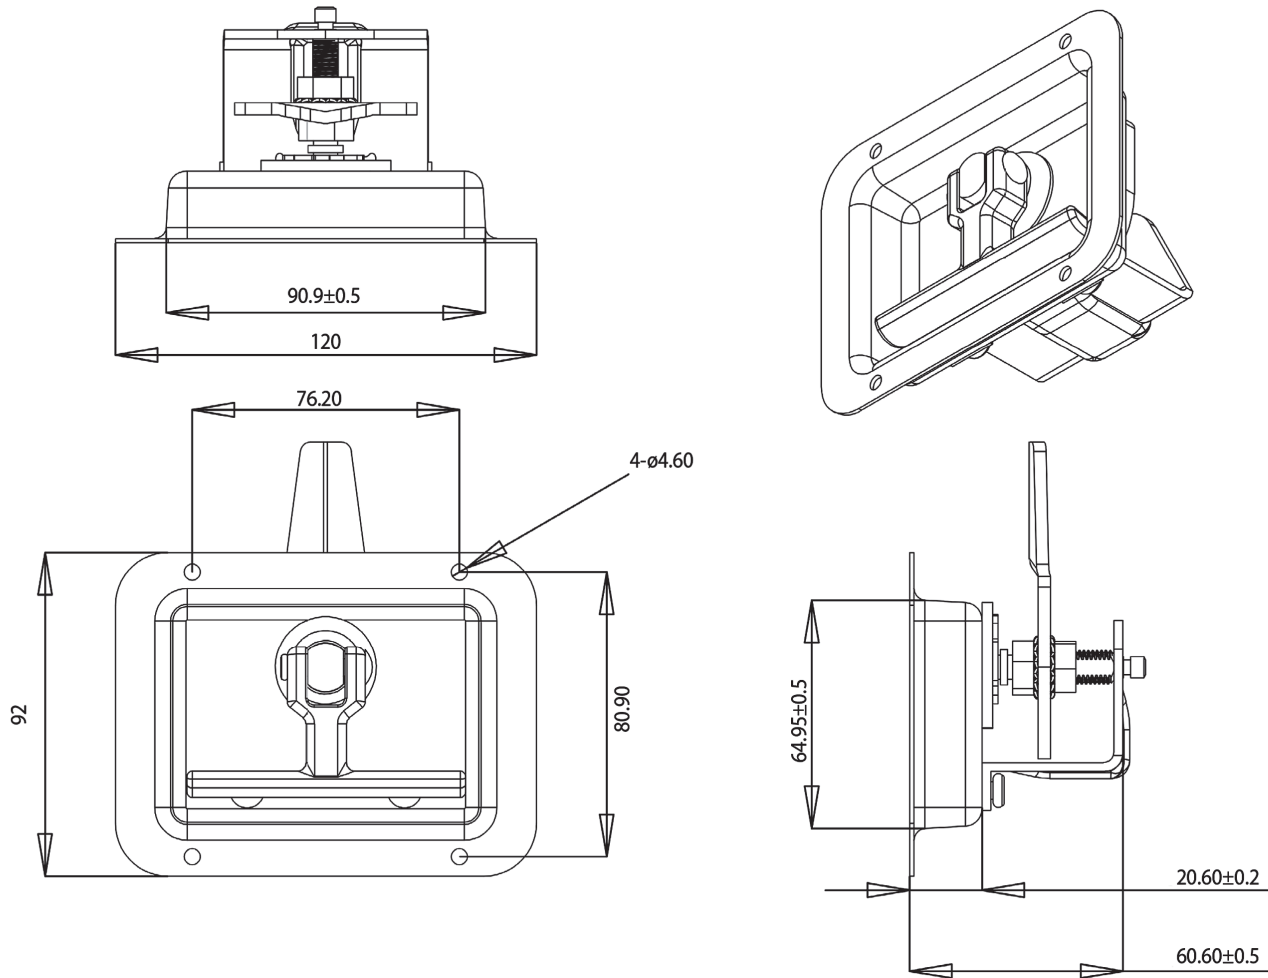

TECHNICAL DRAWING / DESSIN TECHNIQUE

JIMEXS
HARDWARE

1 866 447-5656 / INFO@JIMEXS.COM

WWW.JIMEXS-HARDWARE.COM

226-986

Recessed T-handle
Serrure encastrée en T

16-10-2019

PROJECTIONS

MATERIAL/MATÉRIEL

Stainless steel (304)

Acier inoxydable (304)

SPECIFICATIONS / SPÉCIFICATIONS

Holes 0.20" dia. / Trous 0.20"

Non barrable / Not barrable