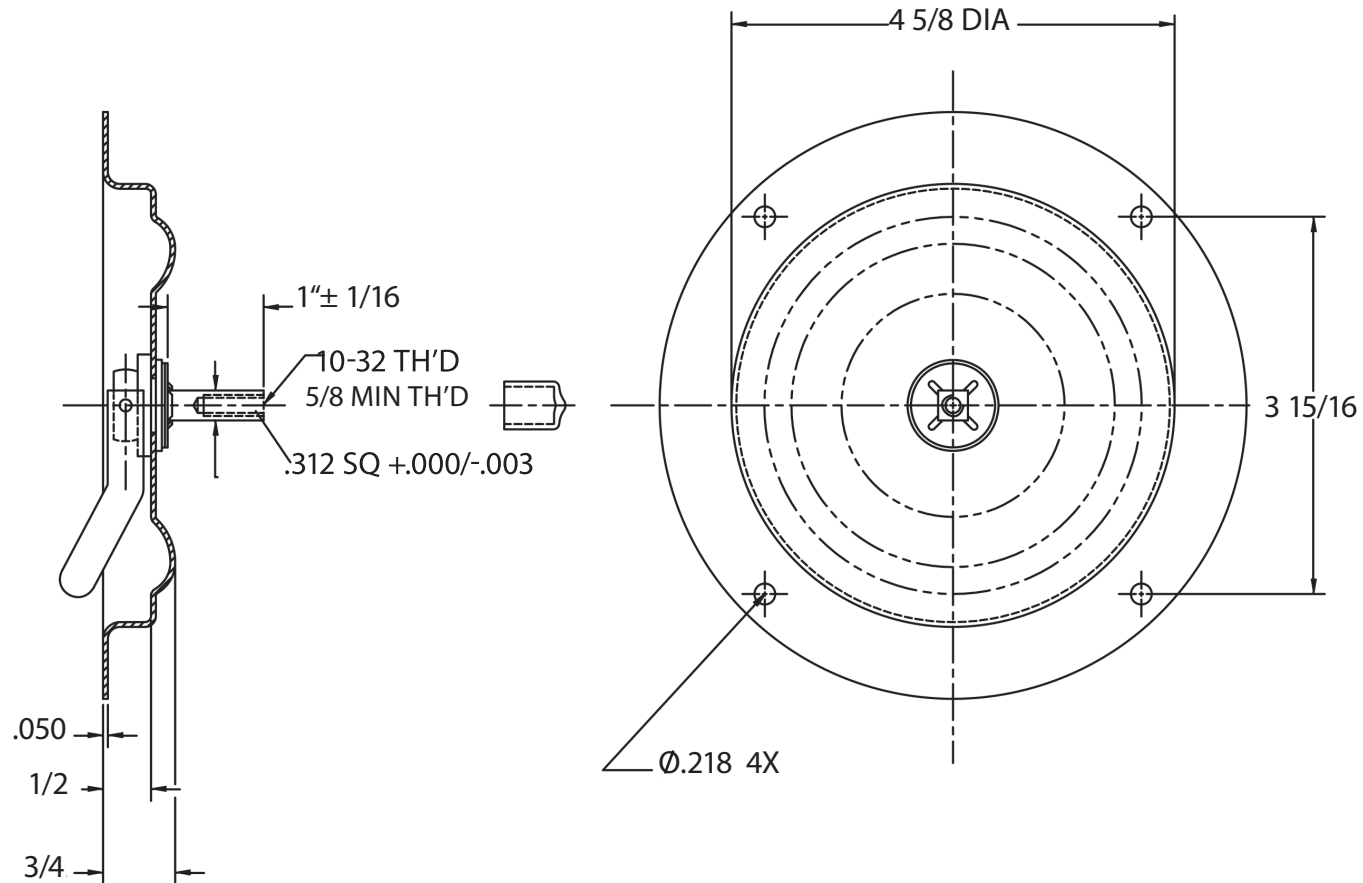

TECHNICAL DRAWING / DESSIN TECHNIQUE

JIMEXS
HARDWARE

1 866 447-5656 / INFO@JIMEXS.COM

WWW.JIMEXS-HARDWARE.COM

227-216

Recessed D-ring handle / Serrure à palette
 Serrure encastrée en D

2022-01-05

PROJECTIONS

DIMENSIONS

MATERIAL/MATÉRIEL

SPECIFICATIONS / SPÉCIFICATIONS

Diameter / Diamètre $6-1/8"$,
 Rod / Tige $5/16"$

Polished stainless steel (304) /
 Acier inoxydable poli (304)

Non locking / Non Verrouillable

Gasket included /

Joint d'étanchéité inclus