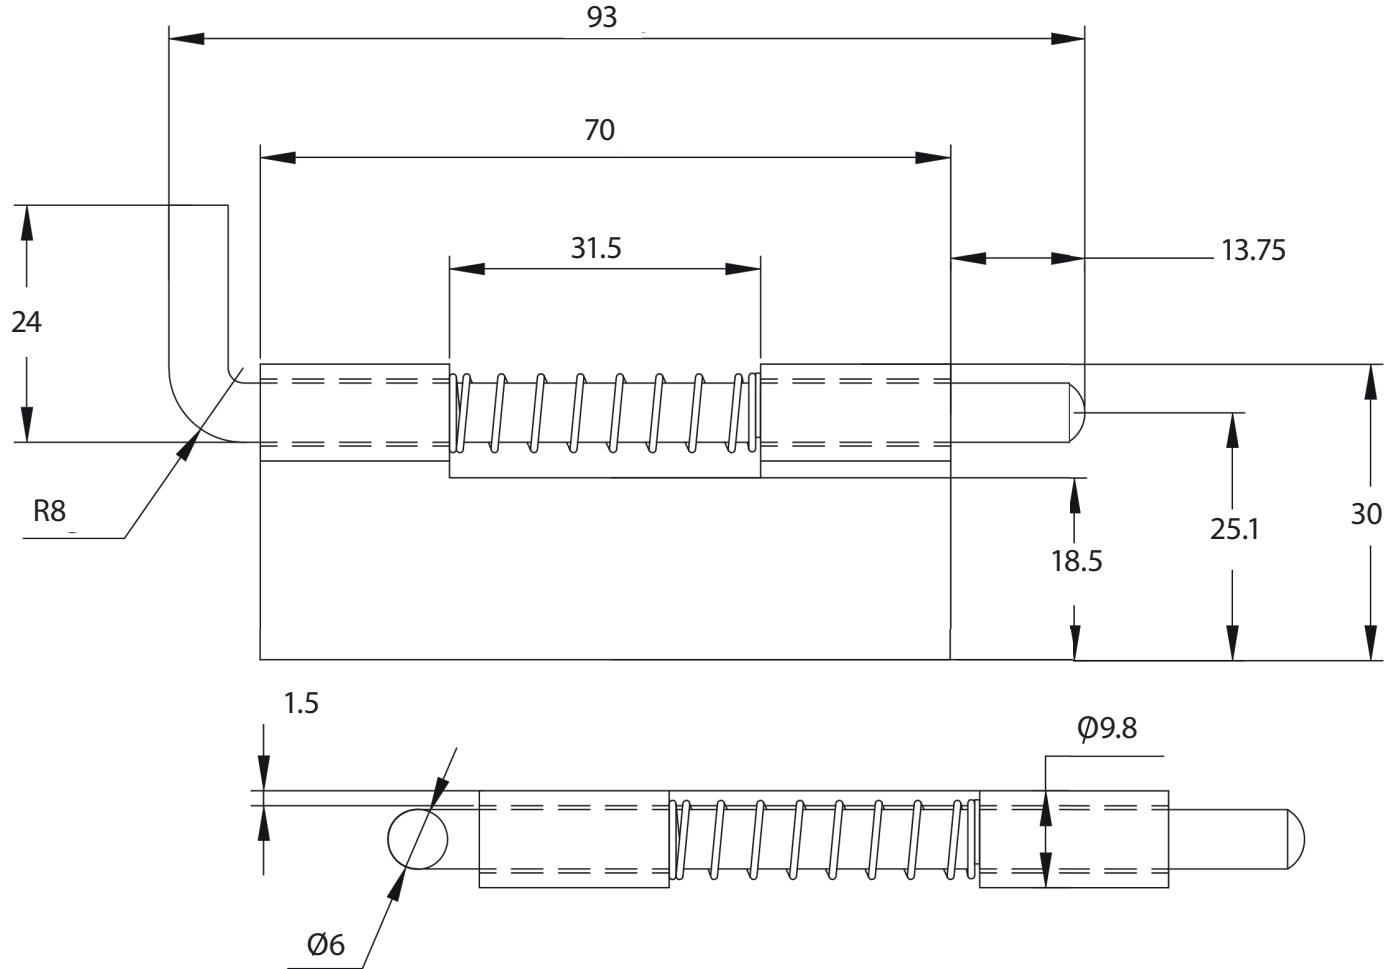

TECHNICAL DRAWING / DESSIN TECHNIQUE

JIMEXS
HARDWARE

1 866 447-5656 / INFO@JIMEXS.COM

WWW.JIMEXS-HARDWARE.COM

240-001

Spring latch bolt, right
 Verrou à ressort, droite

2021-07-05

PROJECTIONS

MATERIAL/MATÉRIEL

Steel zinc plated /
 Acier plaque zinc