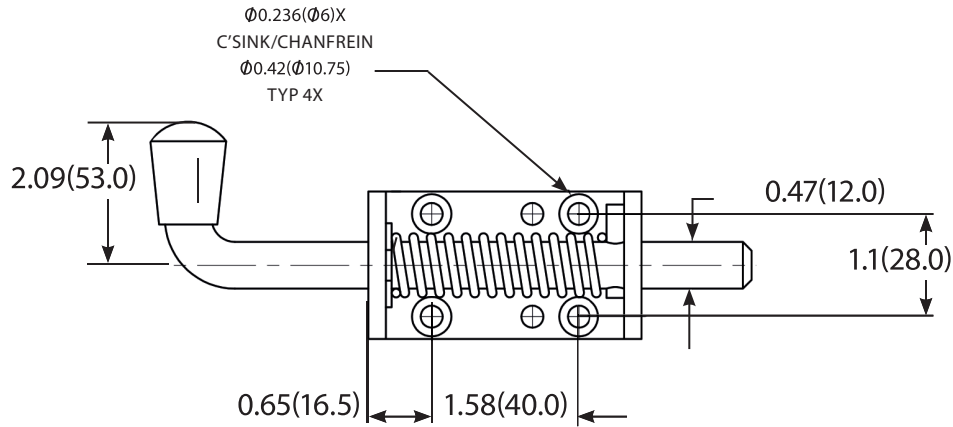

TECHNICAL DRAWING / DESSIN TECHNIQUE

JIMEXS
HARDWARE

1 866 447-5656 / INFO@JIMEXS.COM

WWW.JIMEXS-HARDWARE.COM

240-101

Spring latch bolt
 Verrou à ressort

2021-07-05

PROJECTIONS

MATERIAL/MATÉRIEL

Steel Zinc plated
 / Acier plaqué zinc