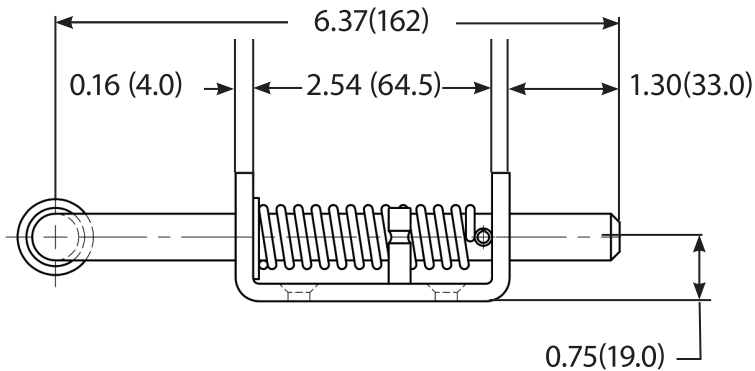

TECHNICAL DRAWING / DESSIN TECHNIQUE

JIMEXS
HARDWARE

1 866 447-5656 / INFO@JIMEXS.COM

WWW.JIMEXS-HARDWARE.COM

240-101

Spring latch bolt
 Verrou à ressort

2021-07-05

PROJECTIONS