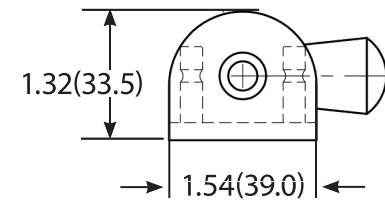

TECHNICAL DRAWING / DESSIN TECHNIQUE

JIMEXS
HARDWARE

1 866 447-5656 / INFO@JIMEXS.COM

WWW.JIMEXS-HARDWARE.COM

240-101

Spring latch bolt
 Verrou à ressort

2021-07-05

PROJECTIONS