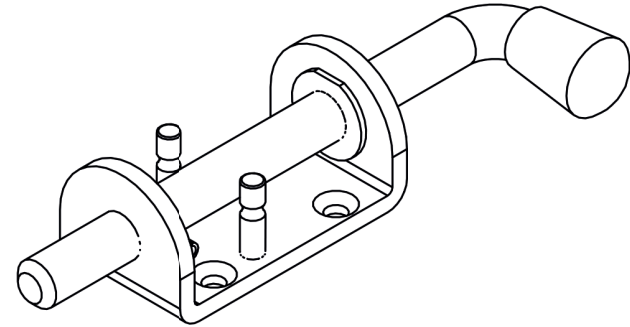

TECHNICAL DRAWING / DESSIN TECHNIQUE

JIMEXS
HARDWARE

1 866 447-5656 / INFO@JIMEXS.COM

WWW.JIMEXS-HARDWARE.COM

240-101

Spring latch bolt
 Verrou à ressort

2021-07-05

PROJECTIONS

MATERIAL/MATÉRIEL

Steel Zinc plated
 / Acier plaqué zinc