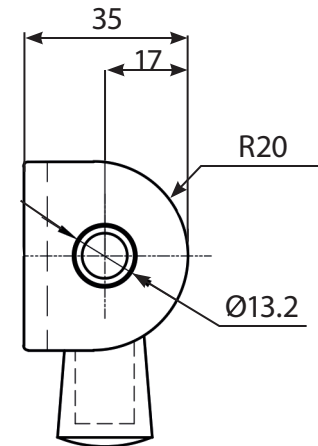

# TECHNICAL DRAWING / DESSIN TECHNIQUE

**JIMEXS**  
**HARDWARE**

1 866 447-5656 / INFO@JIMEXS.COM

WWW.JIMEXS-HARDWARE.COM

240-103

Spring latch bolt  
 Verrou à ressort

2021-07-05

PROJECTIONS