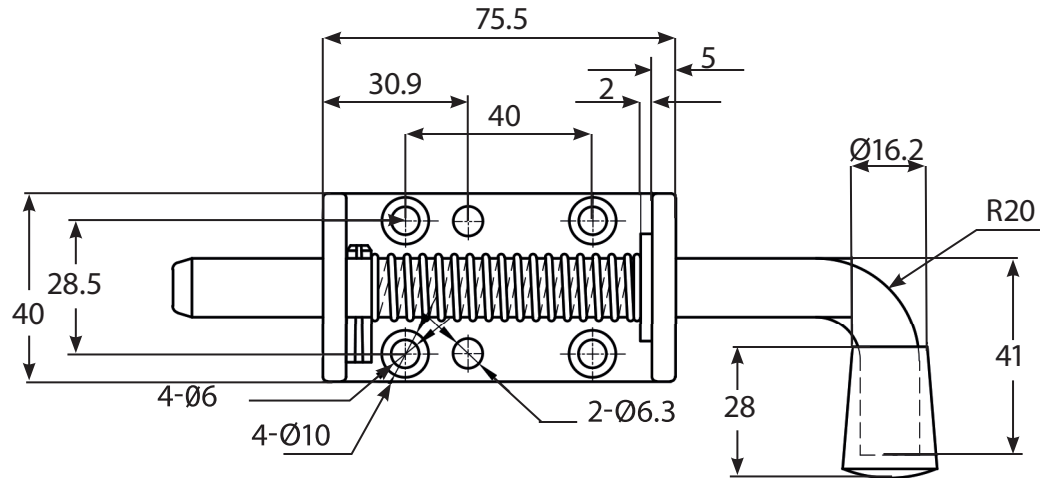

# TECHNICAL DRAWING / DESSIN TECHNIQUE

**JIMEXS**  
**HARDWARE**

1 866 447-5656 / INFO@JIMEXS.COM

WWW.JIMEXS-HARDWARE.COM

240-103

Spring latch bolt  
 Verrou à ressort

2021-07-05

PROJECTIONS

MATERIAL/MATÉRIEL

Stainless Steel (304) /  
 Acier inoxydable (304)