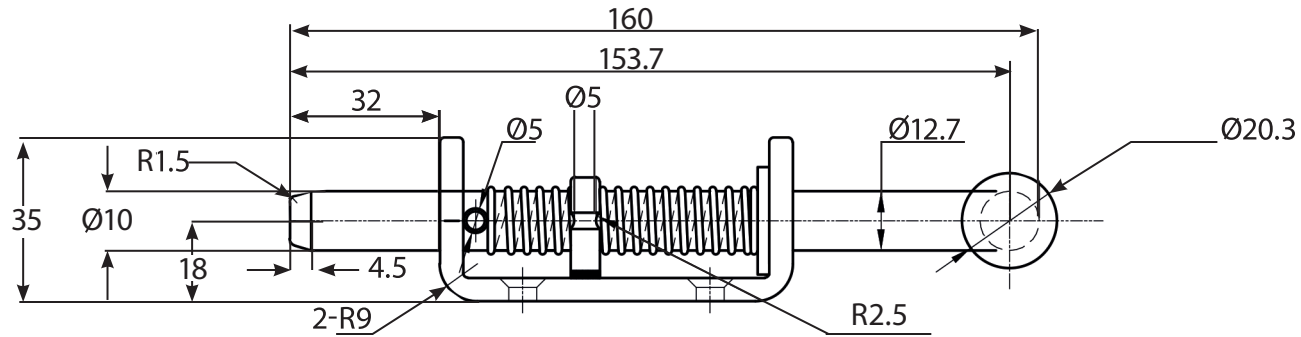

# TECHNICAL DRAWING / DESSIN TECHNIQUE

**JIMEXS**  
**HARDWARE**

1 866 447-5656 / INFO@JIMEXS.COM

WWW.JIMEXS-HARDWARE.COM

240-103

Spring latch bolt  
 Verrou à ressort

2021-07-05

PROJECTIONS