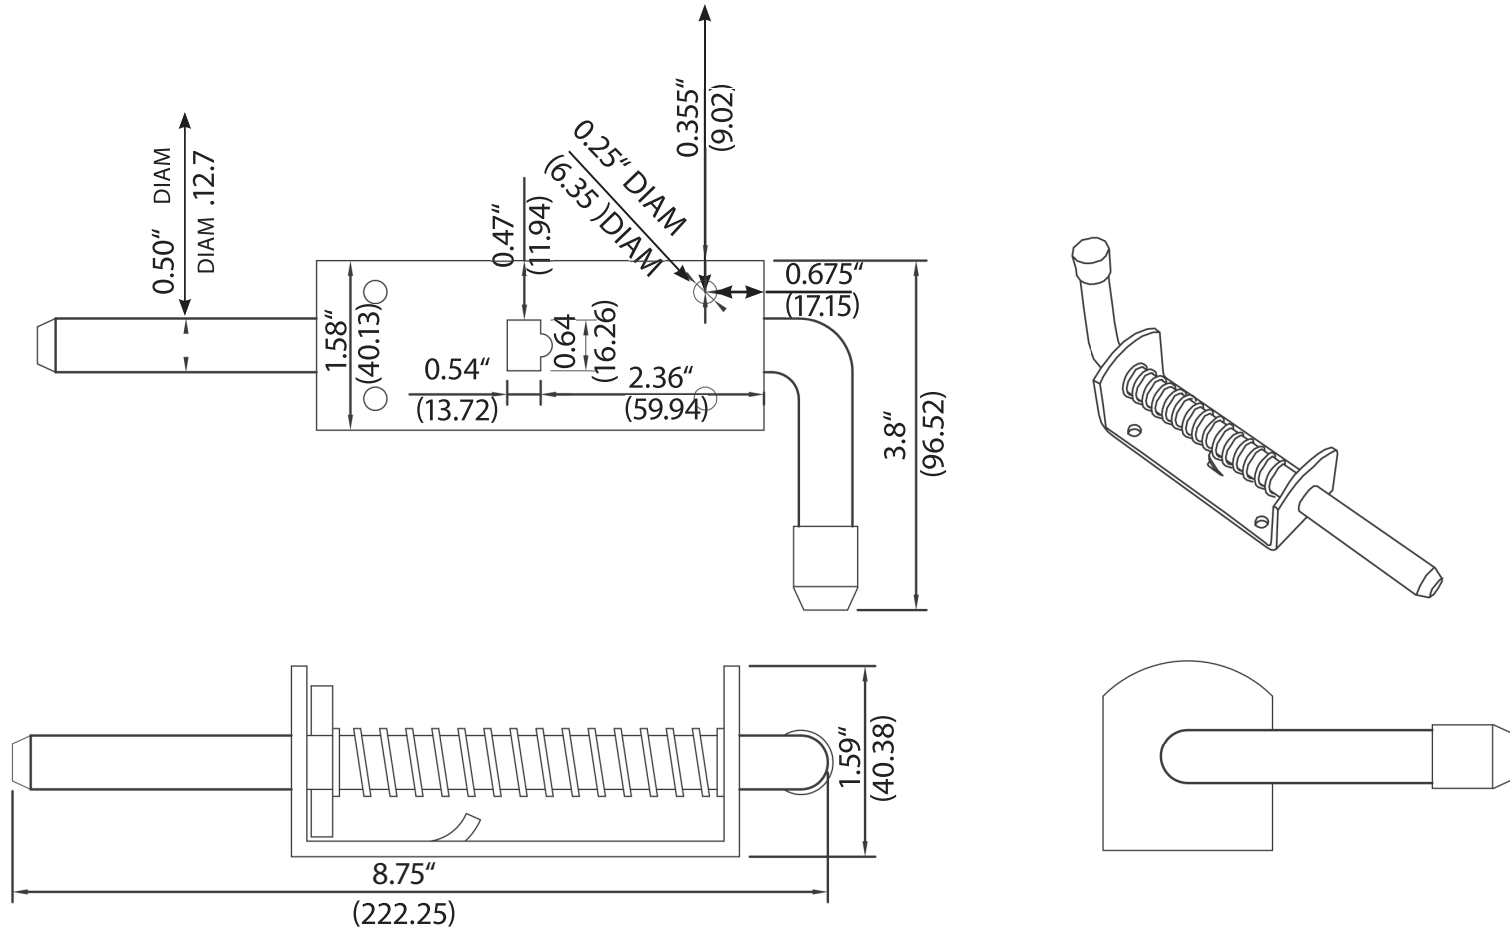

TECHNICAL DRAWING / DESSIN TECHNIQUE

JIMEXS
HARDWARE

1 866 447-5656 / INFO@JIMEXS.COM

WWW.JIMEXS-HARDWARE.COM

240-111

Spring latch bolt
 Verrou à ressort

2021-07-05

PROJECTIONS

MATERIAL/MATÉRIEL

Steel zinc plated /
 Acier plaqué zinc