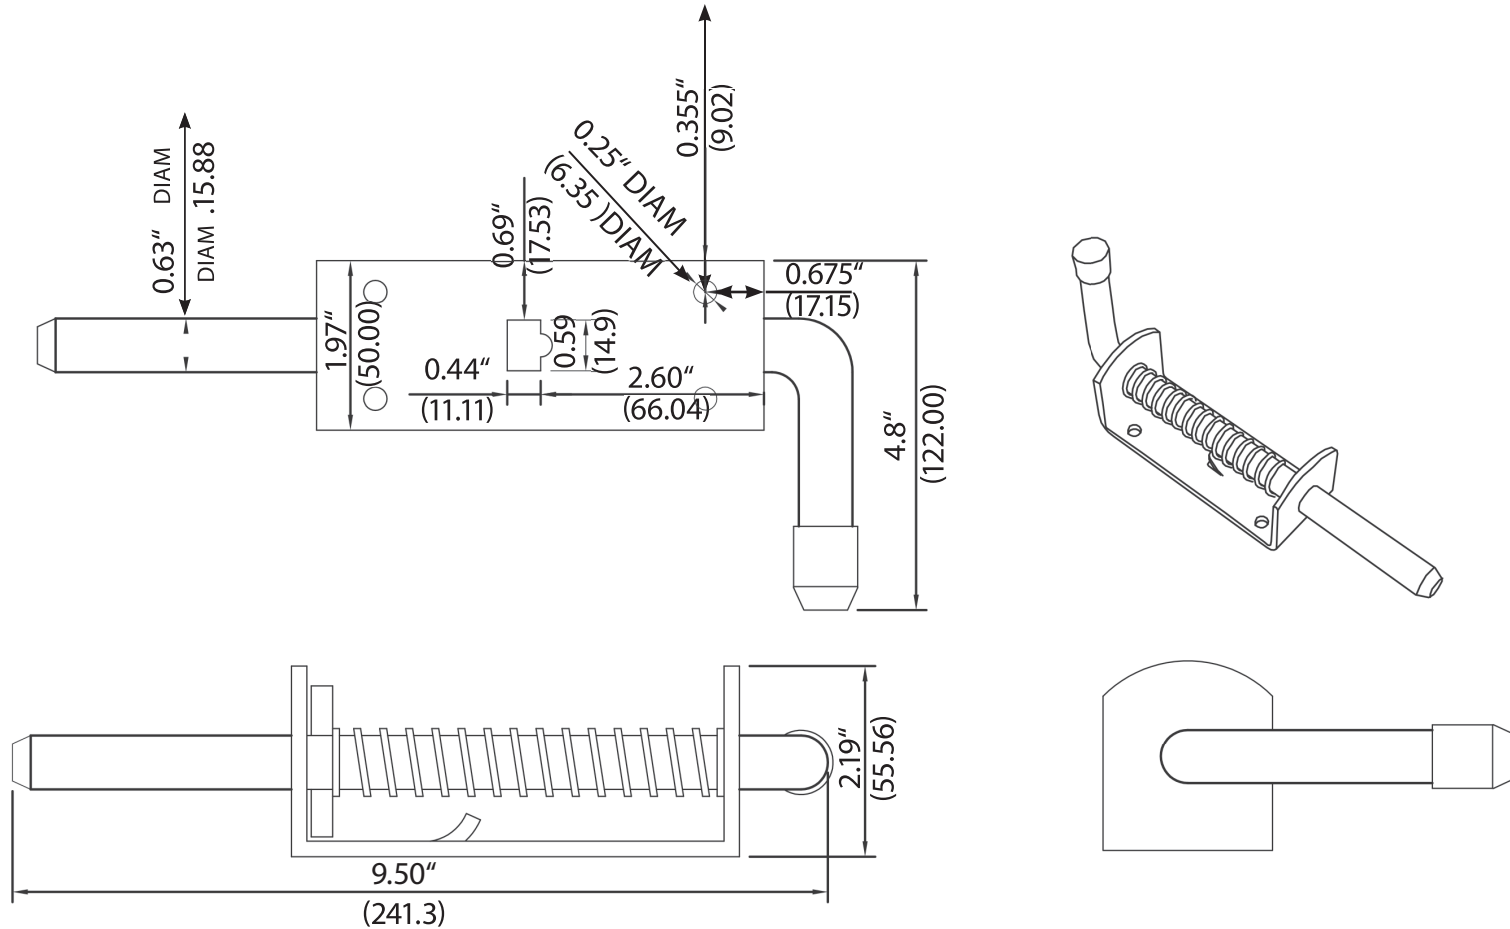

# TECHNICAL DRAWING / DESSIN TECHNIQUE

**JIMEXS**  
**HARDWARE**

1 866 447-5656 / INFO@JIMEXS.COM

WWW.JIMEXS-HARDWARE.COM

240-121

Spring latch bolt  
 Verrou à ressort

2021-07-05

PROJECTIONS

MATERIAL/MATÉRIEL

Steel zinc plated /  
 Acier plaqué zinc