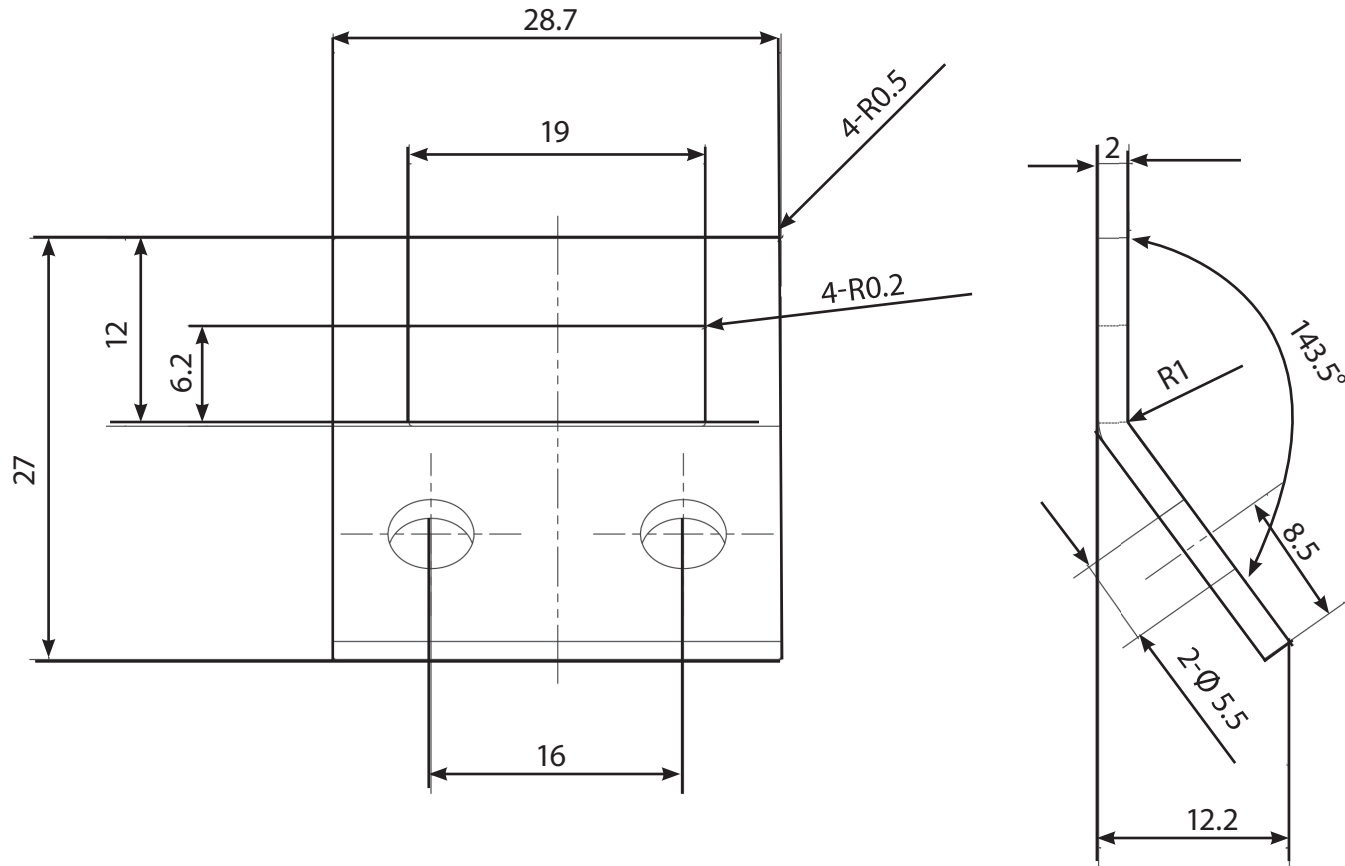

TECHNICAL DRAWING / DESSIN TECHNIQUE

JIMEXS
HARDWARE

1 866 447-5656 / INFO@JIMEXS.COM

WWW.JIMEXS-HARDWARE.COM

241-401

Striker
Gâcher

2021-07-05

PROJECTIONS