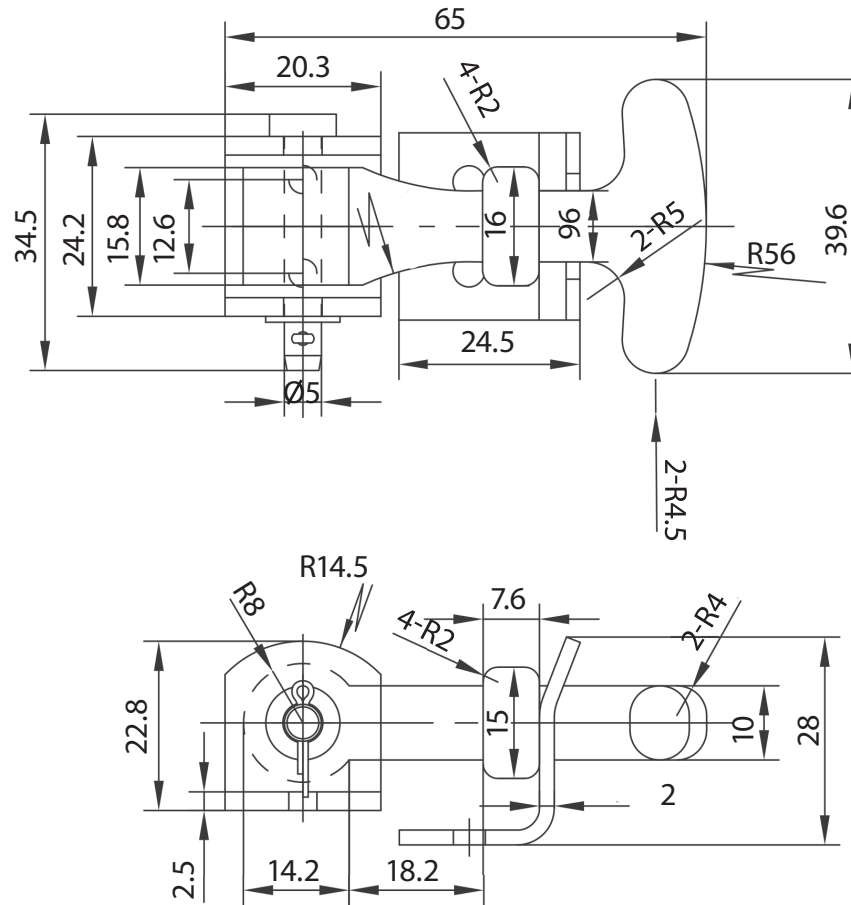

TECHNICAL DRAWING / DESSIN TECHNIQUE

JIMEXS
HARDWARE

1 866 447-5656 / INFO@JIMEXS.COM

WWW.JIMEXS-HARDWARE.COM

242-101

Hood fastener
 Attache capot

2022-01-06

PROJECTIONS

DIMENSIONS
 COLOR / COULEUR
 SPECIFICATIONS / SPÉCIFICATIONS

2-1/2"
 Black/ noir
 Rubber, Zinc plated steel /
 Caoutchouc / Acier plaqué zinc