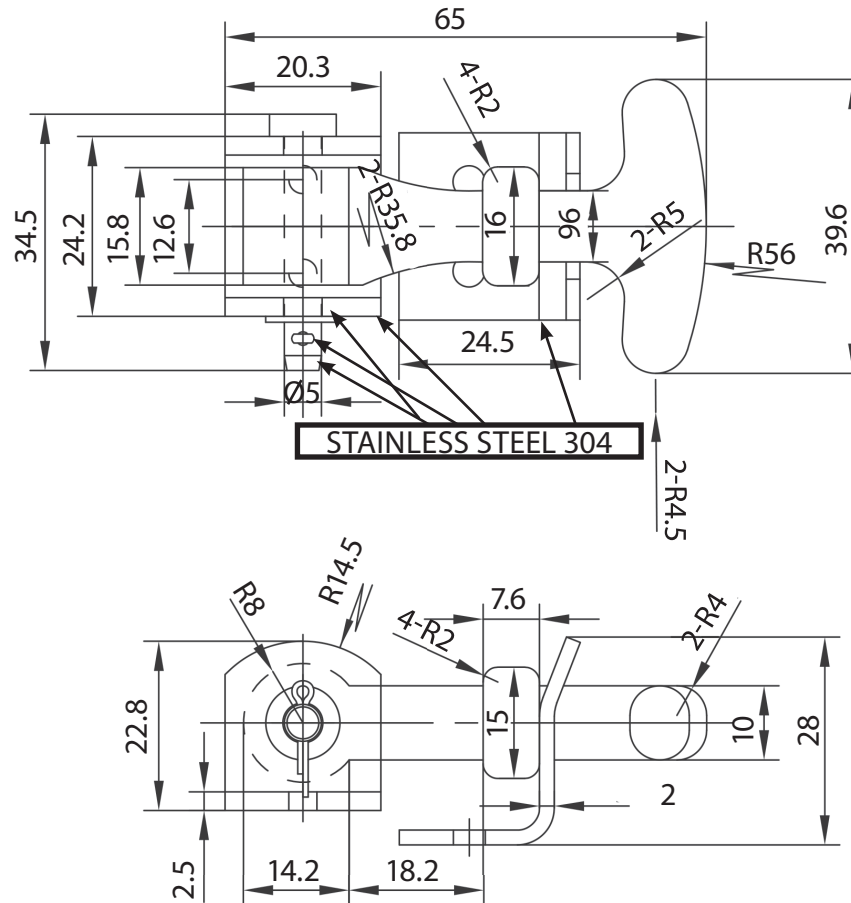

# TECHNICAL DRAWING / DESSIN TECHNIQUE

**JIMEXS**  
**HARDWARE**

1 866 447-5656 / INFO@JIMEXS.COM

WWW.JIMEXS-HARDWARE.COM

242-106

Hood fastener  
 Attache capot

2022-01-06

PROJECTIONS

DIMENSIONS

COLOR / COULEUR

SPECIFICATIONS / SPÉCIFICATIONS

2-1/2"

Black/ noir

Rubber, Stainless steel (304) /

Caoutchouc / Acier inoxydable (304)