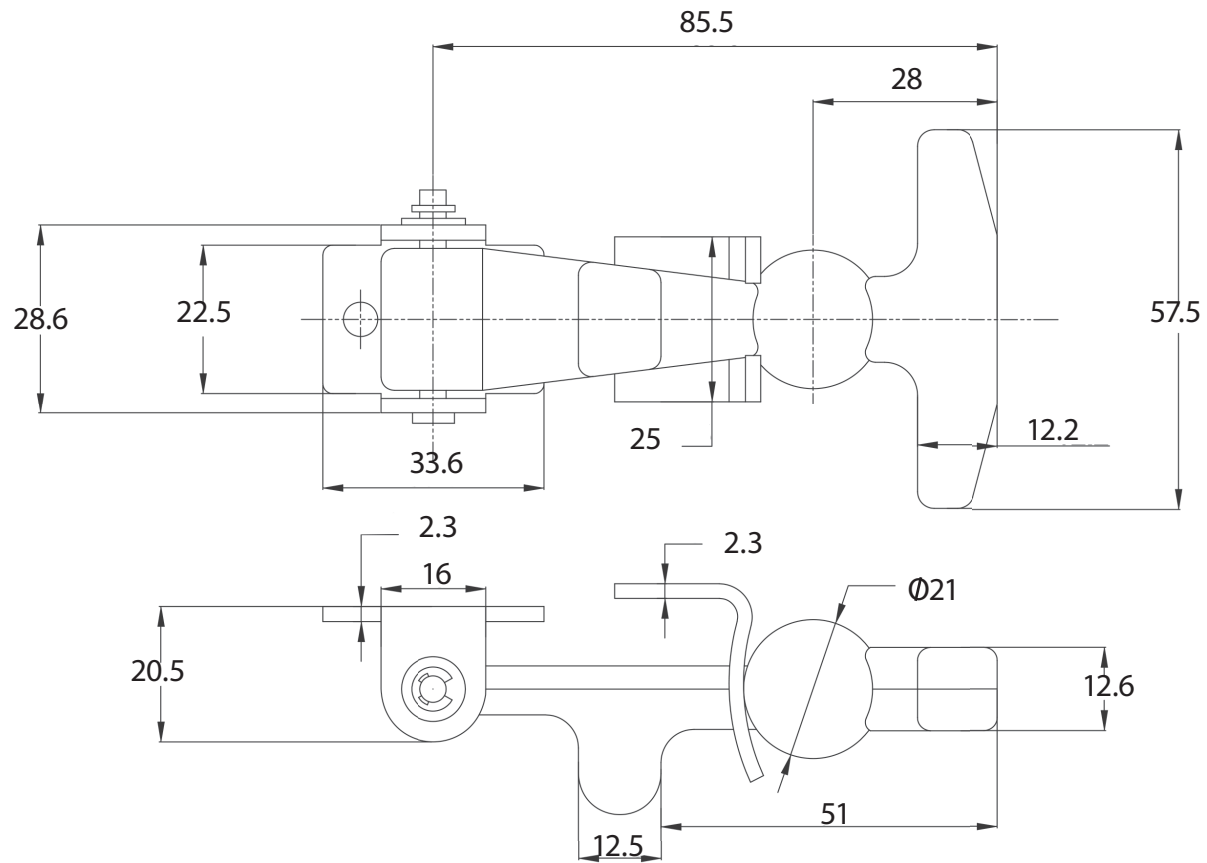

TECHNICAL DRAWING / DESSIN TECHNIQUE

JIMEXS
HARDWARE

1 866 447-5656 / INFO@JIMEXS.COM

WWW.JIMEXS-HARDWARE.COM

242-111

Hood fastener
 Attache capot

2022-01-06

PROJECTIONS

DIMENSIONS
 COLOR / COULEUR
 SPECIFICATIONS / SPÉCIFICATIONS

3-1/2"
 Black/ noir
 Rubber, Zinc plated steel /
 Caoutchouc / Acier plaqué zinc