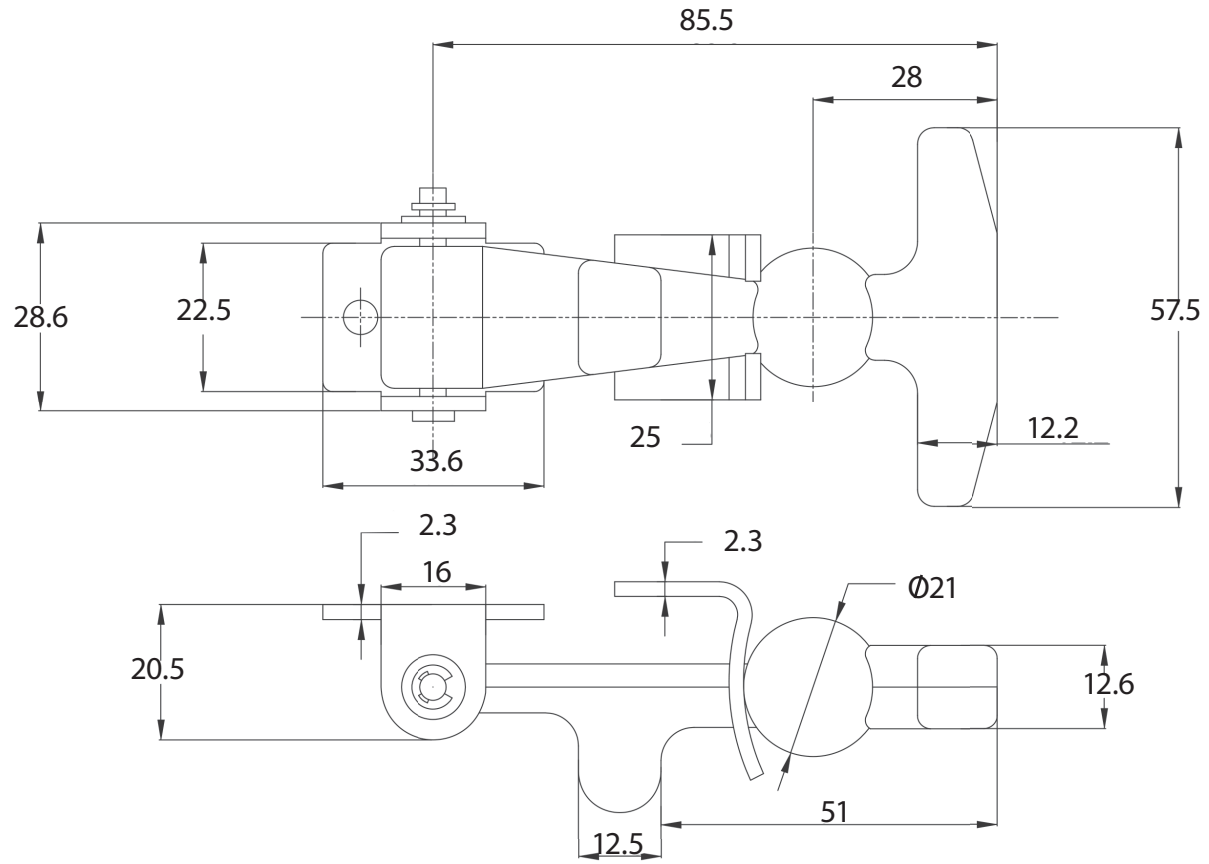

# TECHNICAL DRAWING / DESSIN TECHNIQUE

**JIMEXS**  
**HARDWARE**

1 866 447-5656 / INFO@JIMEXS.COM

WWW.JIMEXS-HARDWARE.COM

242-116

Hood fastener  
 Attache capot

2022-01-06

PROJECTIONS

DIMENSIONS  
 COLOR / COULEUR  
 SPECIFICATIONS / SPÉCIFICATIONS

3-1/2"  
 Black/ noir  
 Rubber / Stainless steel (304) /  
 Caoutchouc / Acier inoxydable (304)