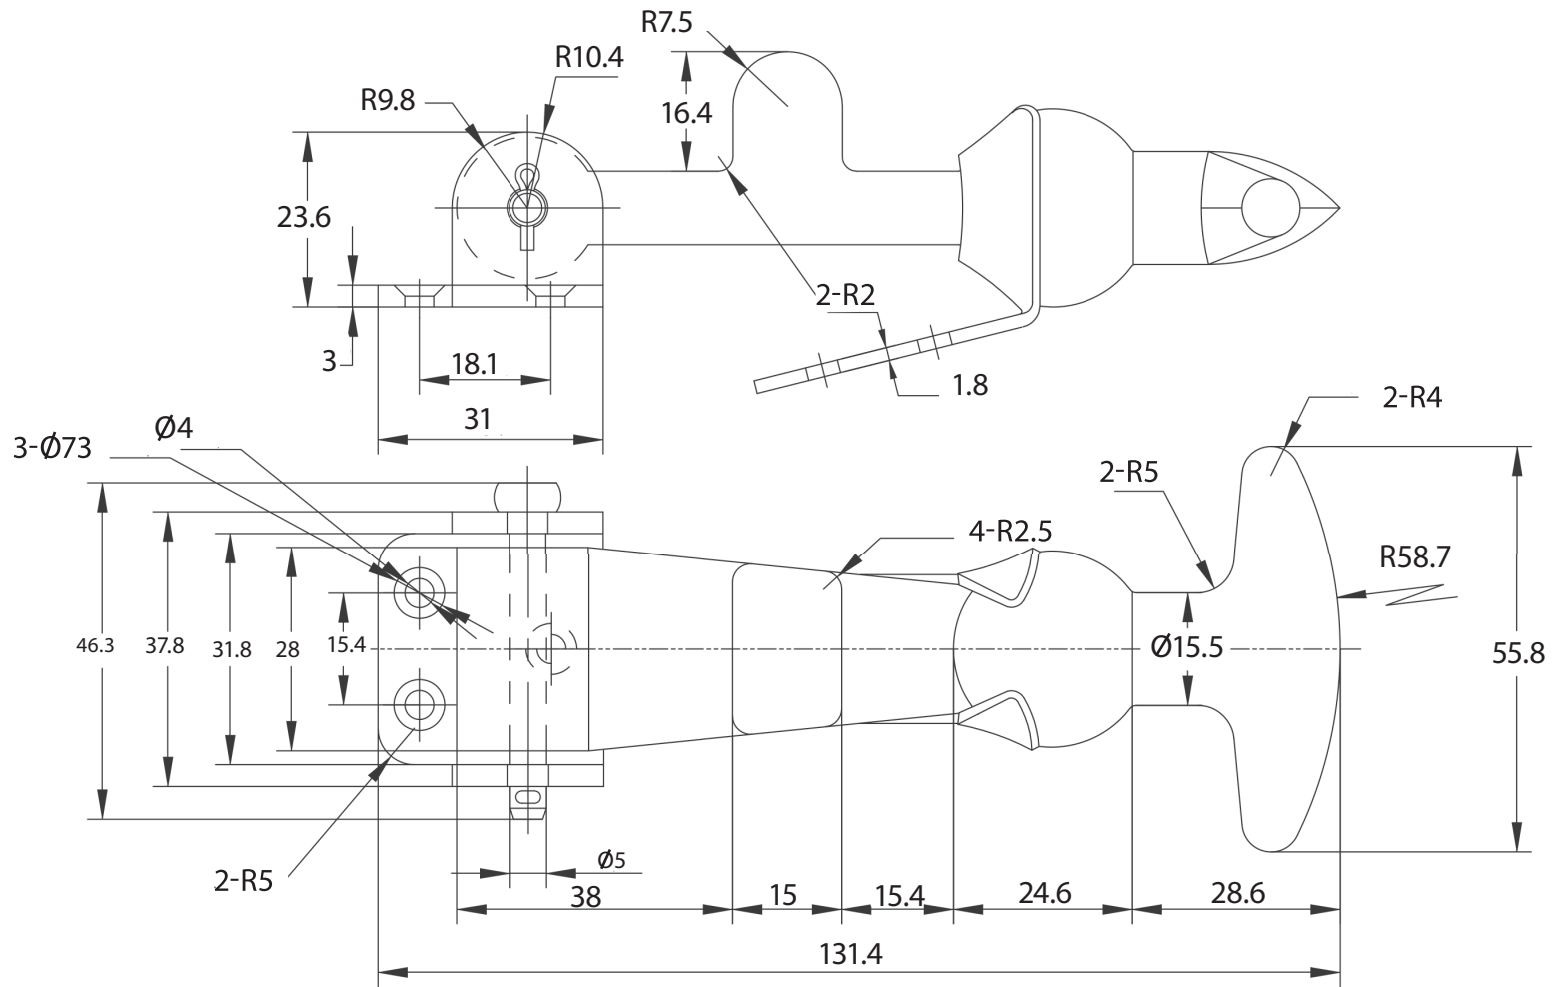

TECHNICAL DRAWING / DESSIN TECHNIQUE

JIMEXS
HARDWARE

1 866 447-5656 / INFO@JIMEXS.COM

WWW.JIMEXS-HARDWARE.COM

242-136

Hood fastener
 Attache capot

2022-01-06

PROJECTIONS

DIMENSIONS
 COLOR / COULEUR
 SPECIFICATIONS / SPÉCIFICATIONS

5"
 Black/ noir
 Rubber, Stainless steel (304)/
 Caoutchouc, Acier inoxydable (304)