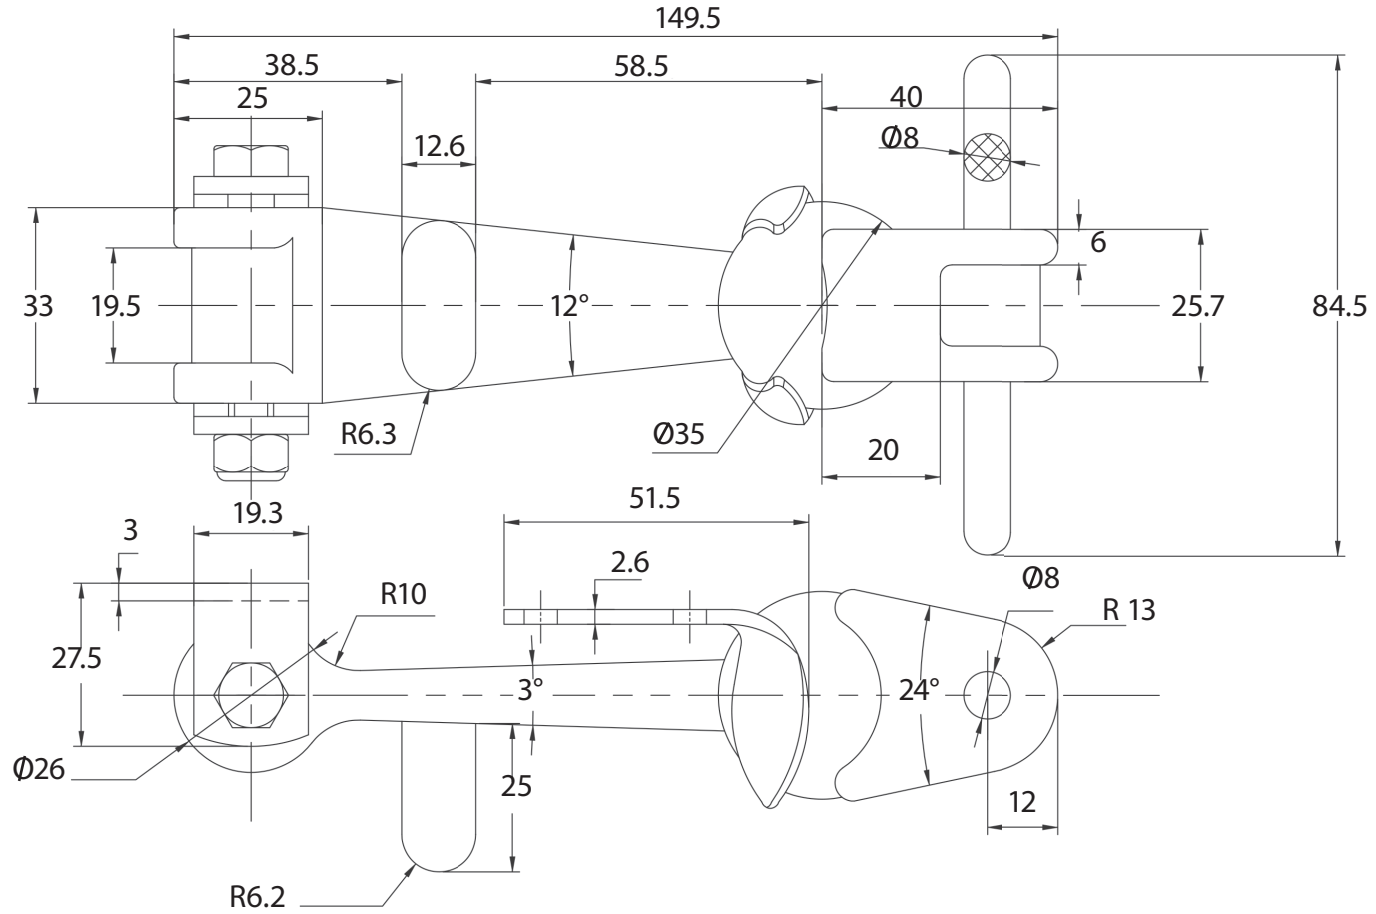

TECHNICAL DRAWING / DESSIN TECHNIQUE

JIMEXS
HARDWARE

1 866 447-5656 / INFO@JIMEXS.COM

WWW.JIMEXS-HARDWARE.COM

242-141

Hood fastener
 Attache capot

2022-01-06

PROJECTIONS

DIMENSIONS
 COLOR / COULEUR
 SPECIFICATIONS / SPÉCIFICATIONS

6"
 Black/ noir
 Rubber, zinc plated steel /
 Caoutchouc, Acier plaqué zinc