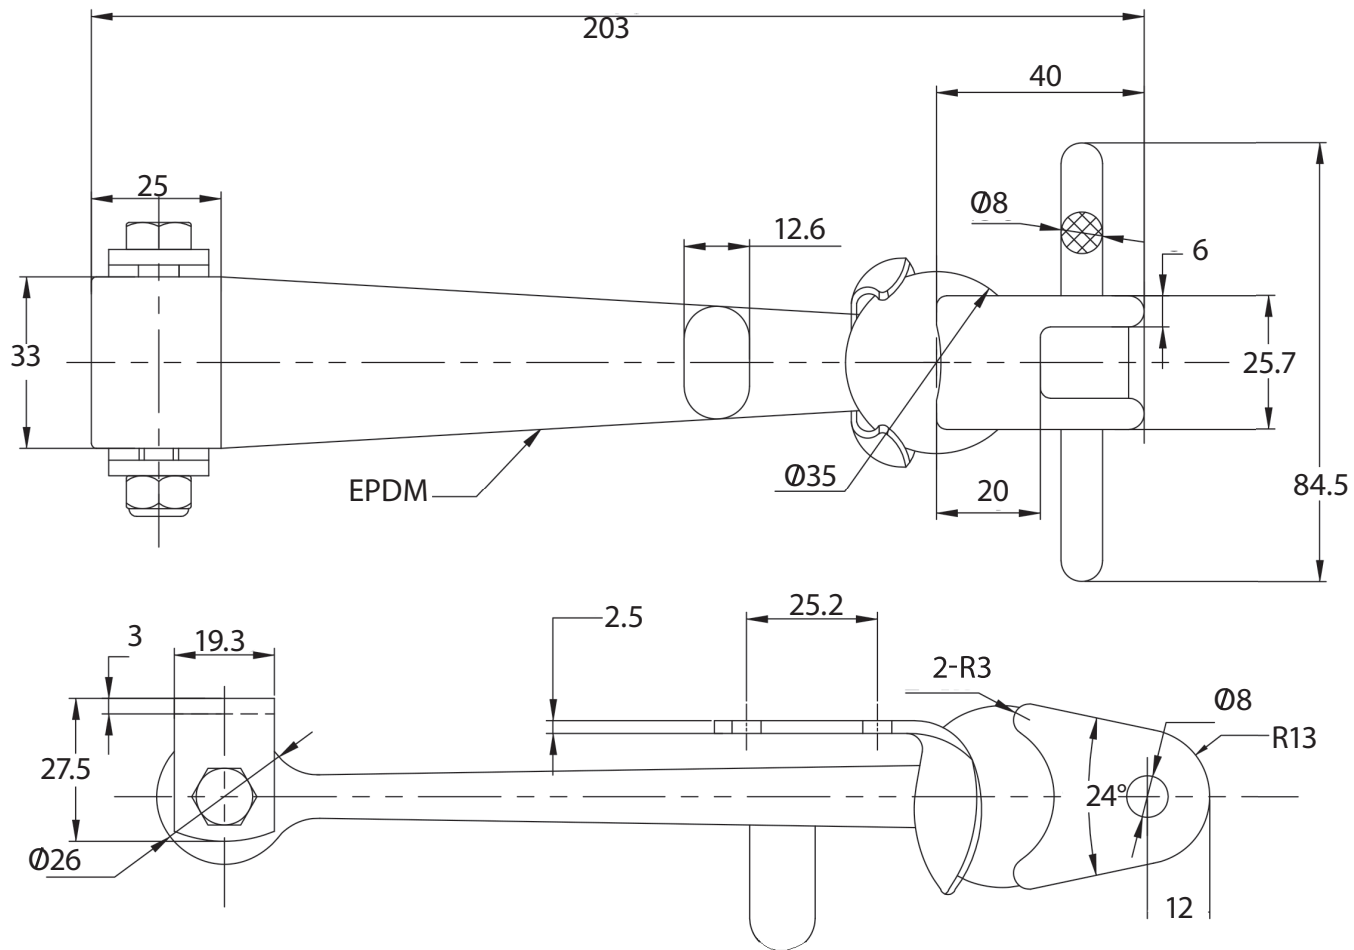

TECHNICAL DRAWING OF HOOD FASTENER

JIMEXS
HARDWARE

1 866 447-5656 / INFO@JIMEXS.COM

WWW.JIMEXS-HARDWARE.COM

242-151

Hood fastener
 Attache capot

2022-01-06

PROJECTIONS

DIMENSIONS
 COLOR/COULEUR
 MATERIAL/MATÉRIEL

8"
 Black/Noir
 Rubber / Zinc plated steel
 Caoutchouc / Acier plaqué zinc