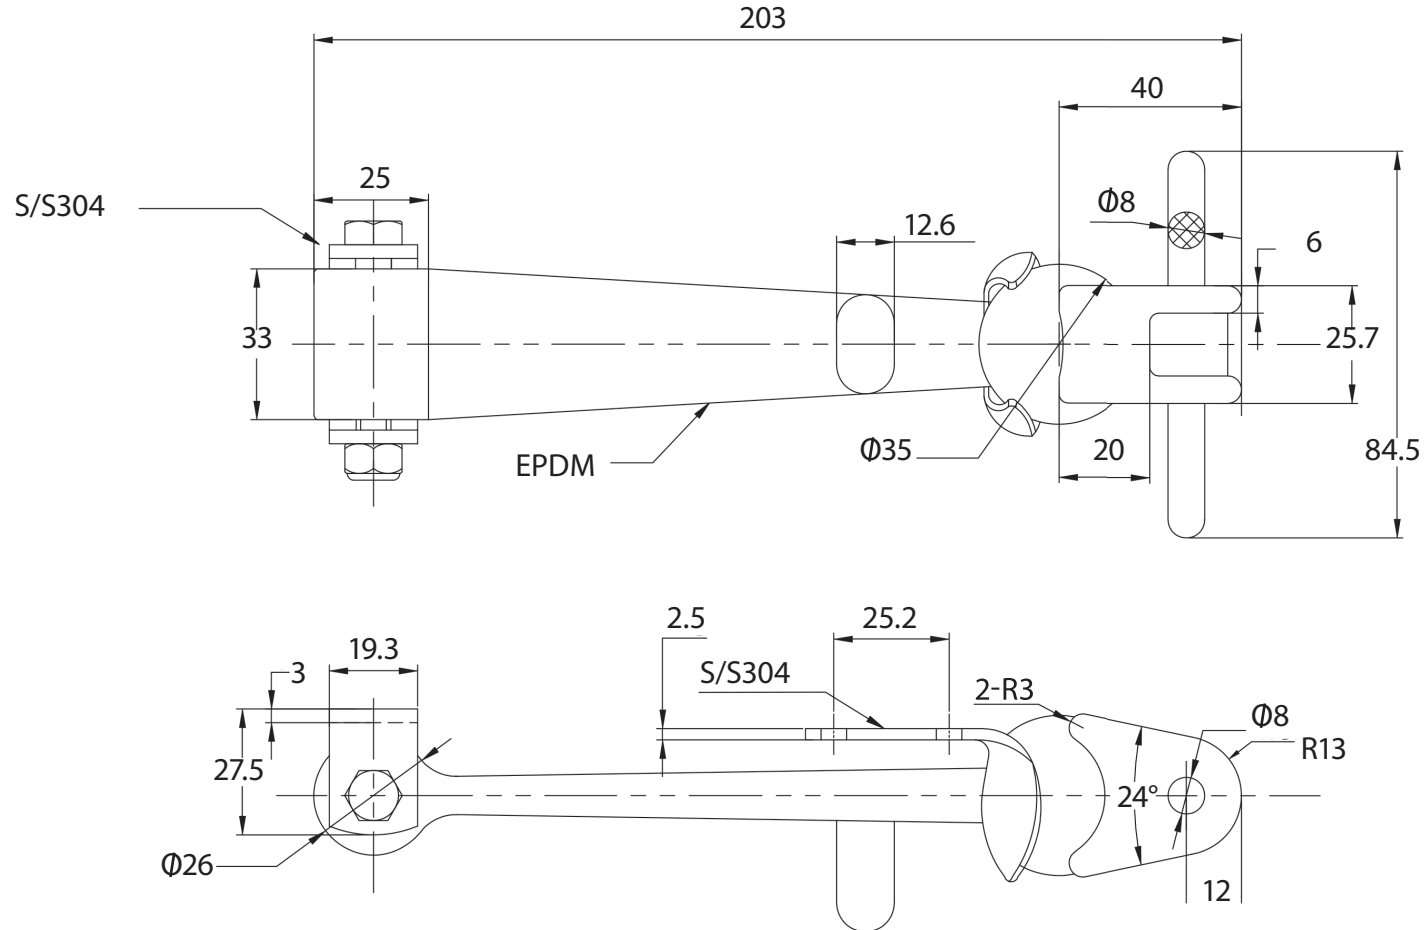

# TECHNICAL DRAWING / DESSIN TECHNIQUE

**JIMEXS**  
**HARDWARE**

1 866 447-5656 / INFO@JIMEXS.COM

WWW.JIMEXS-HARDWARE.COM

242-156

Hood fastener  
 Attache capot

2022-01-06

PROJECTIONS

DIMENSIONS  
 COLOR/COULEUR  
 MATERIAL/MATÉRIEL

8"  
 Black/Noir  
 Rubber / Stainless steel (304)  
 Caoutchouc / Acier inoxydable (304)