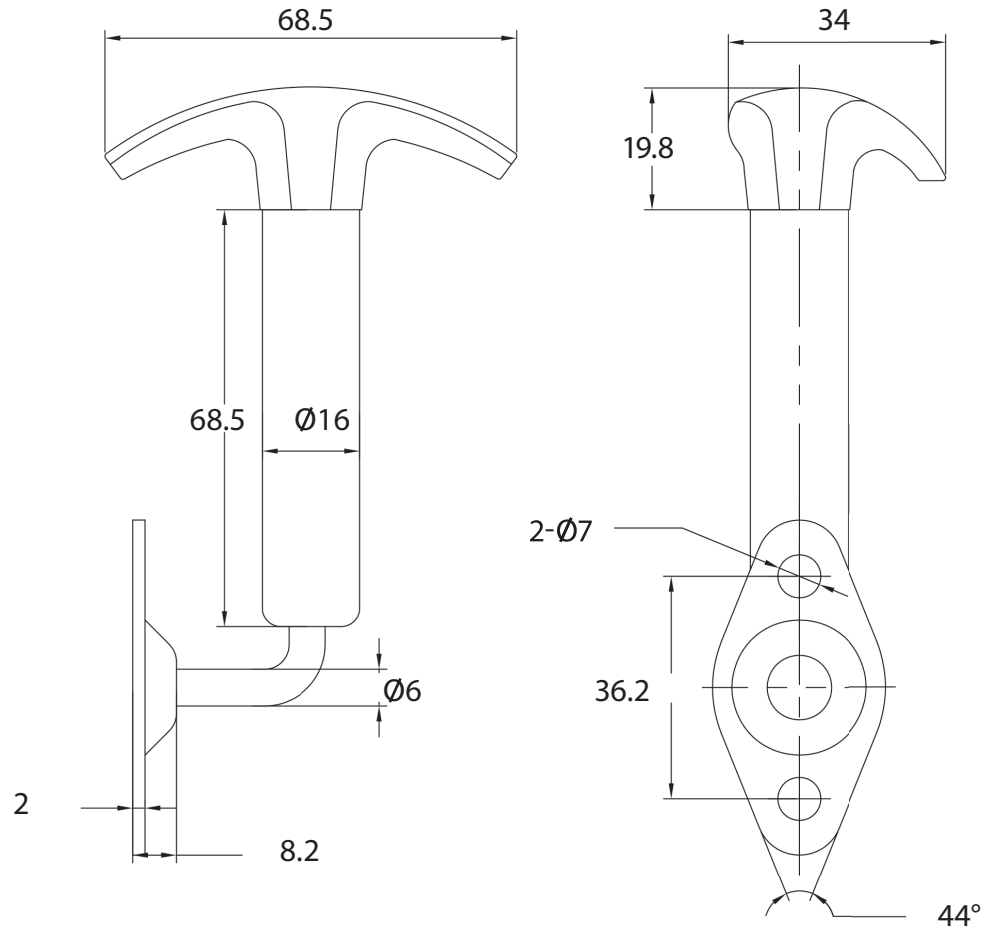

TECHNICAL DRAWING / DESSIN TECHNIQUE

JIMEXS
HARDWARE

1 866 447-5656 / INFO@JIMEXS.COM

WWW.JIMEXS-HARDWARE.COM

242-181

Latch hood
Attache capot

2022-01-06

PROJECTIONS