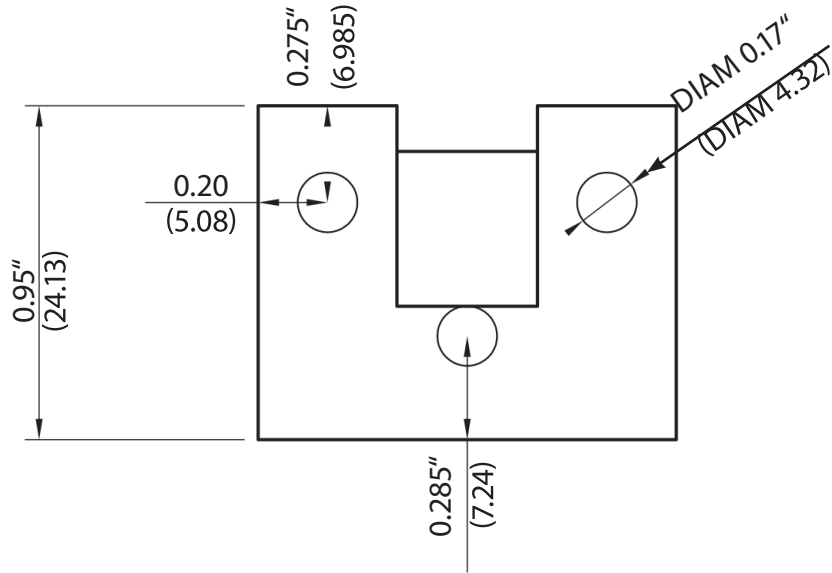

TECHNICAL DRAWING / DESSIN TECHNIQUE

JIMEXS
HARDWARE

1 866 447-5656 / INFO@JIMEXS.COM

WWW.JIMEXS-HARDWARE.COM

243-121

Striker
 Gâche

2022-01-06

PROJECTIONS