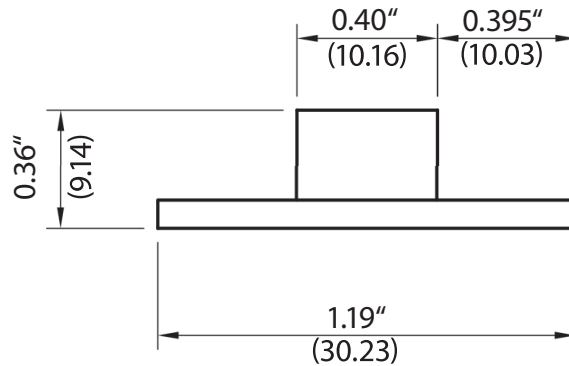

TECHNICAL DRAWING / DESSIN TECHNIQUE

JIMEXS
HARDWARE

1 866 447-5656 / INFO@JIMEXS.COM

WWW.JIMEXS-HARDWARE.COM

243-121

Striker
 Gâche

2022-01-06

PROJECTIONS