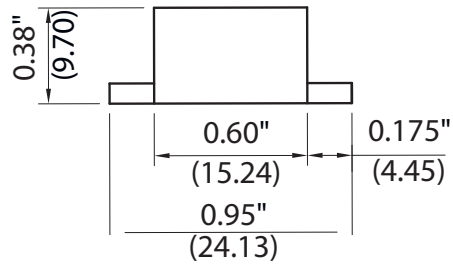

TECHNICAL DRAWING / DESSIN TECHNIQUE

JIMEXS
HARDWARE

1 866 447-5656 / INFO@JIMEXS.COM

WWW.JIMEXS-HARDWARE.COM

243-131

Striker
 Gâche

2022-01-06

PROJECTIONS