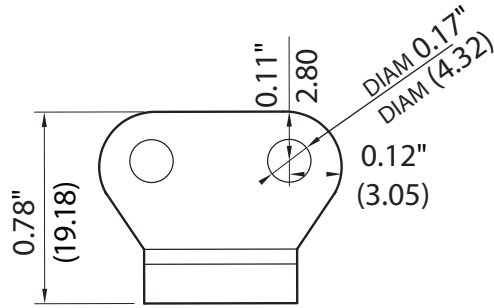

TECHNICAL DRAWING / DESSIN TECHNIQUE

JIMEXS
HARDWARE

1 866 447-5656 / INFO@JIMEXS.COM

WWW.JIMEXS-HARDWARE.COM

243-131

Striker
 Gâche

2022-01-06

PROJECTIONS