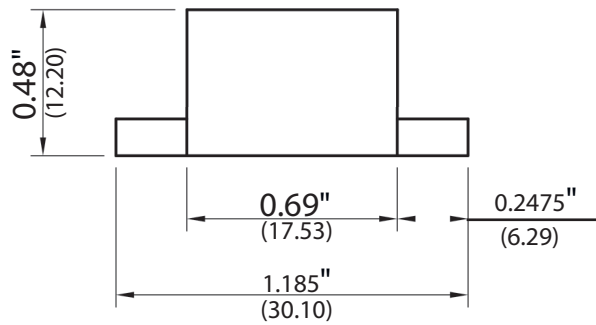

TECHNICAL DRAWING / DESSIN TECHNIQUE

JIMEXS
HARDWARE

1 866 447-5656 / INFO@JIMEXS.COM

WWW.JIMEXS-HARDWARE.COM

243-161

Striker
Gâche

2022-01-06

PROJECTIONS