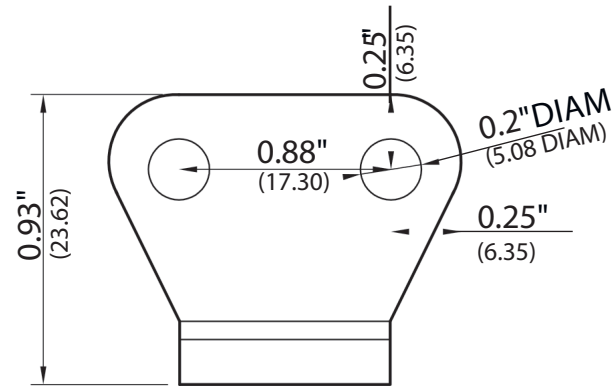

TECHNICAL DRAWING / DESSIN TECHNIQUE

JIMEXS
HARDWARE

1 866 447-5656 / INFO@JIMEXS.COM

WWW.JIMEXS-HARDWARE.COM

243-161

Striker
Gâche

2022-01-06

PROJECTIONS