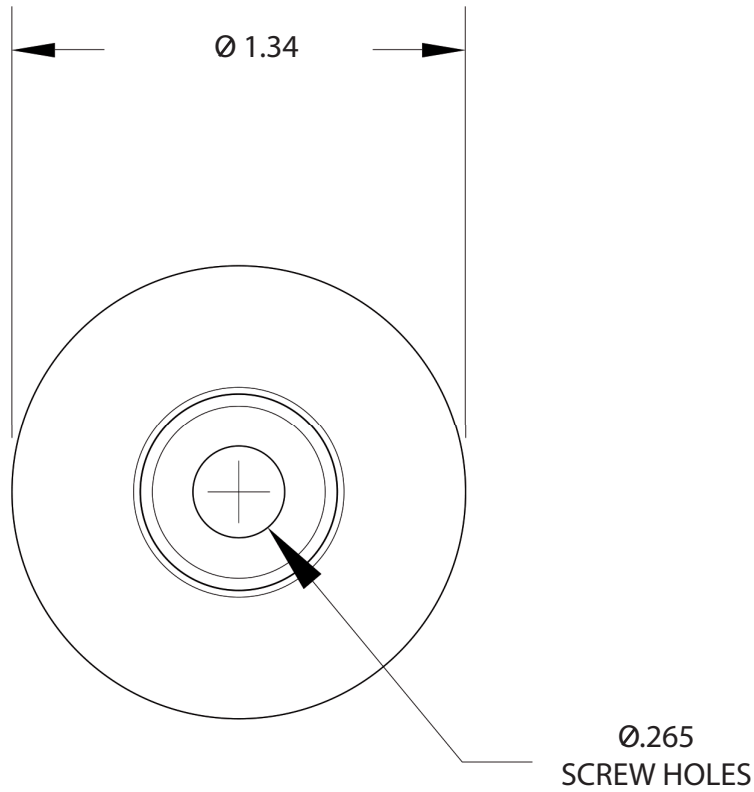

TECHNICAL DRAWING / DESSIN TECHNIQUE

JIMEXS
HARDWARE

1 866 447-5656 / INFO@JIMEXS.COM

WWW.JIMEXS-HARDWARE.COM

251-243

Socket insert
Douille - nylon

2022-01-06

PROJECTIONS