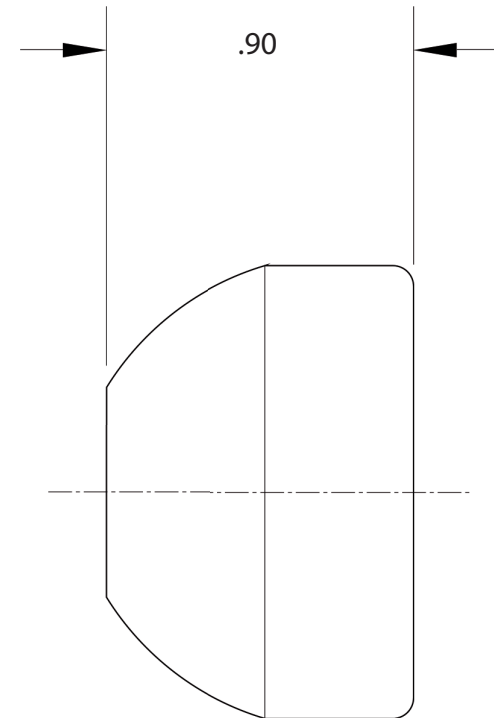

TECHNICAL DRAWING / DESSIN TECHNIQUE

JIMEXS
HARDWARE

1 866 447-5656 / INFO@JIMEXS.COM

WWW.JIMEXS-HARDWARE.COM

251-243

Socket insert
Douille - nylon

2022-01-06

PROJECTIONS