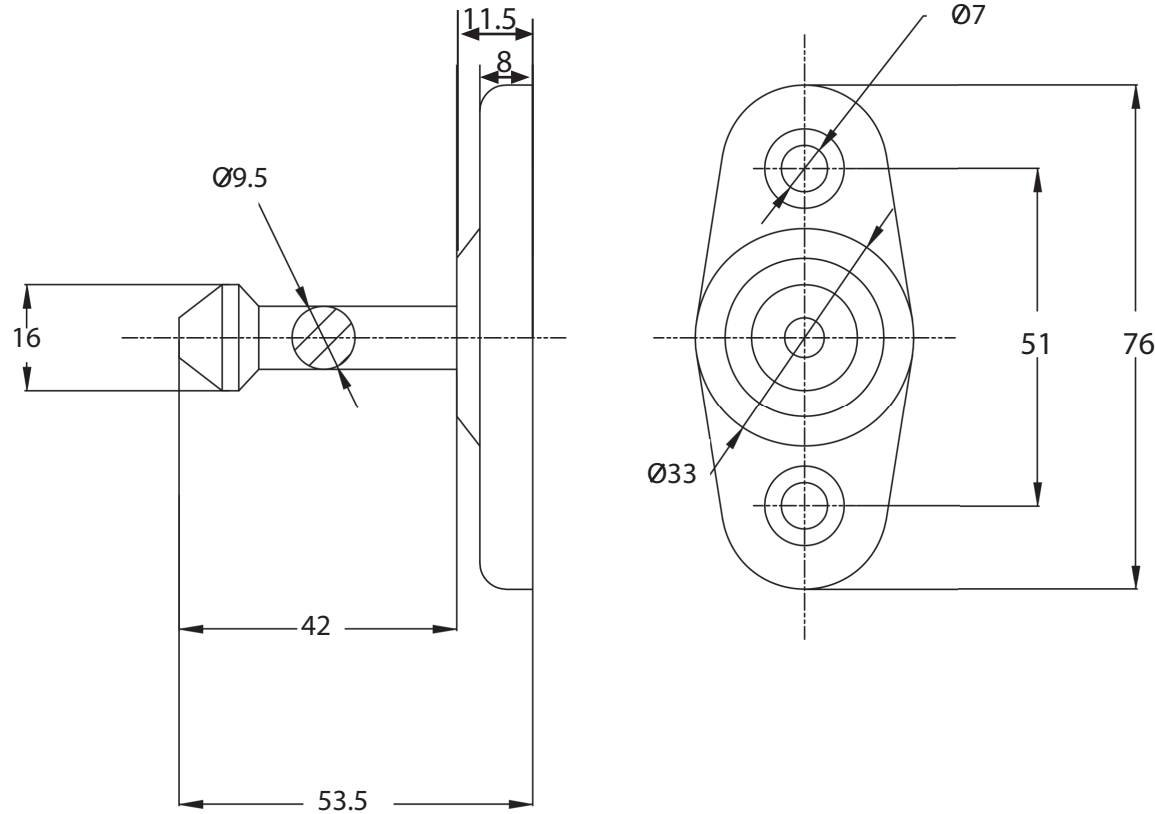

TECHNICAL DRAWING / DESSIN TECHNIQUE

JIMEXS
HARDWARE

1 866 447-5656 / INFO@JIMEXS.COM

WWW.JIMEXS-HARDWARE.COM

251-311

Door holder
Arrêt de porte

2022-01-06

PROJECTIONS

DIMENSIONS

MATERIAL/MATÉRIEL

2-1/8"

Aluminum

Aluminium