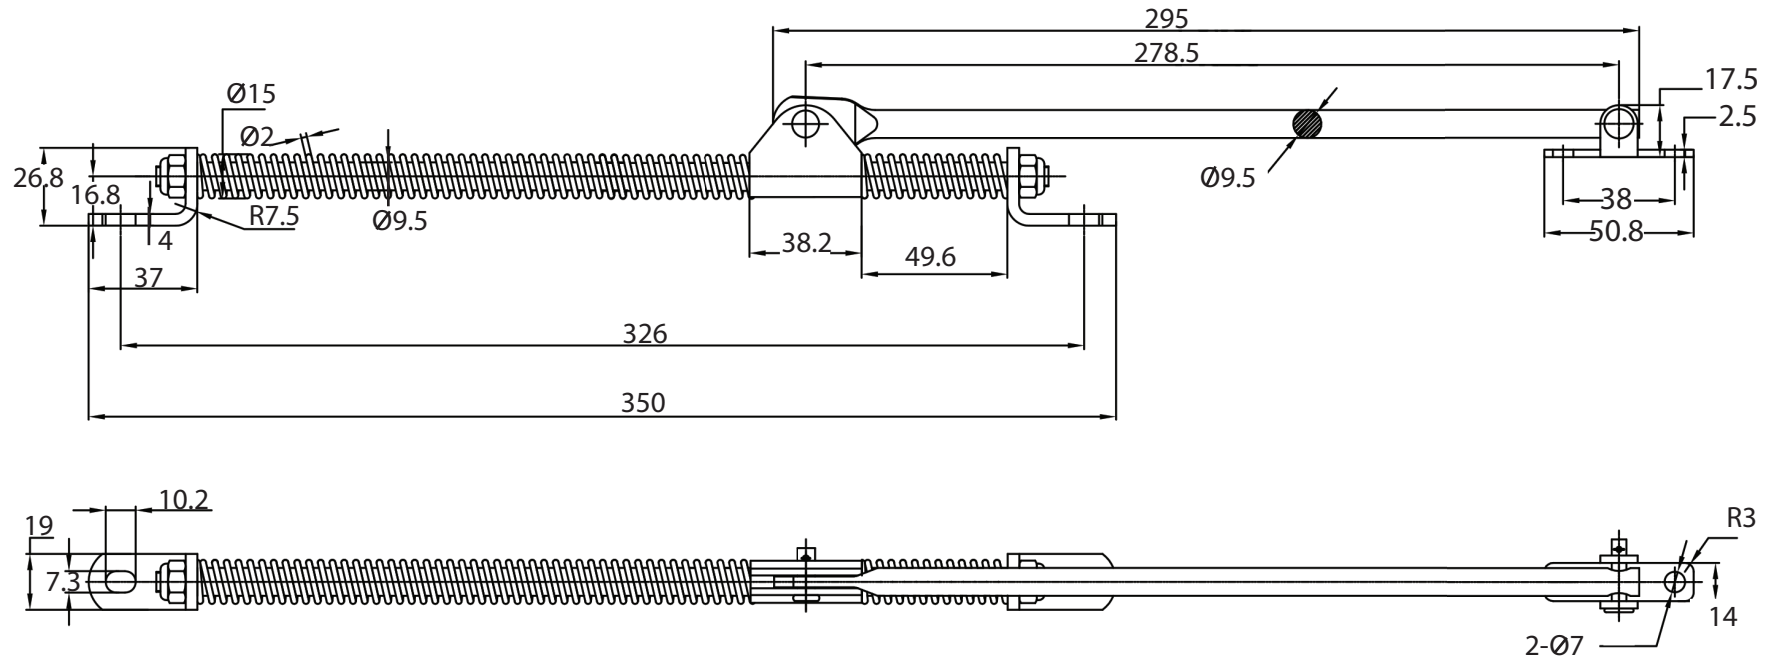

TECHNICAL DRAWING / DESSIN TECHNIQUE

JIMEXS
HARDWARE

1 866 447-5656 / INFO@JIMEXS.COM

WWW.JIMEXS-HARDWARE.COM

260-151

Door holder
Support de porte

2022-01-06

PROJECTIONS

DIMENSIONS
MATERIAL/MATÉRIEL

13.73"
Stainless steel (304)
Acier inoxydable (304)