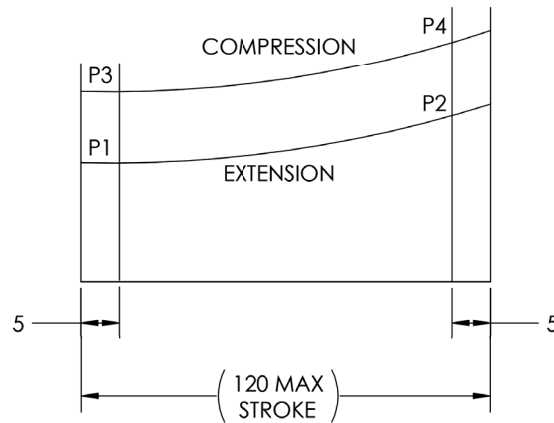

# TECHNICAL DRAWING / DESSIN TECHNIQUE

**JIMEXS**  
**HARDWARE**

1 866 447-5656 / INFO@JIMEXS.COM

WWW.JIMEXS-HARDWARE.COM

285-030

Gas Spring  
Cylindre à gaz

2022-01-06

PROJECTIONS

DIMENSIONS

MATERIAL/MATÉRIEL

12.5" (31 7.5 mm) ext. / Ouvert  
7.84" (199 mm) compressed /  
Fermé 20 mm x 8 mm Tube dia  
Plastic / Plastique