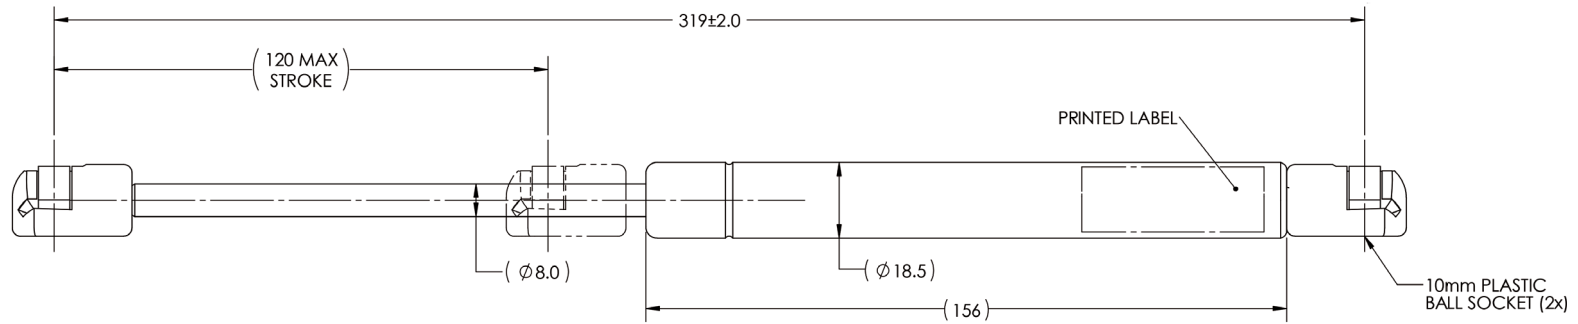

TECHNICAL DRAWING / DESSIN TECHNIQUE

JIMEXS
HARDWARE

1 866 447-5656 / INFO@JIMEXS.COM

WWW.JIMEXS-HARDWARE.COM

285-030

Gas Spring
Cylindre à gaz

2022-01-06

PROJECTIONS

DIMENSIONS

MATERIAL/MATÉRIEL

12.5" (31 7.5 mm) ext. / Ouvert
7.84" (199 mm) compressed /
Fermé 20 mm x 8 mm Tube dia
Plastic / Plastique