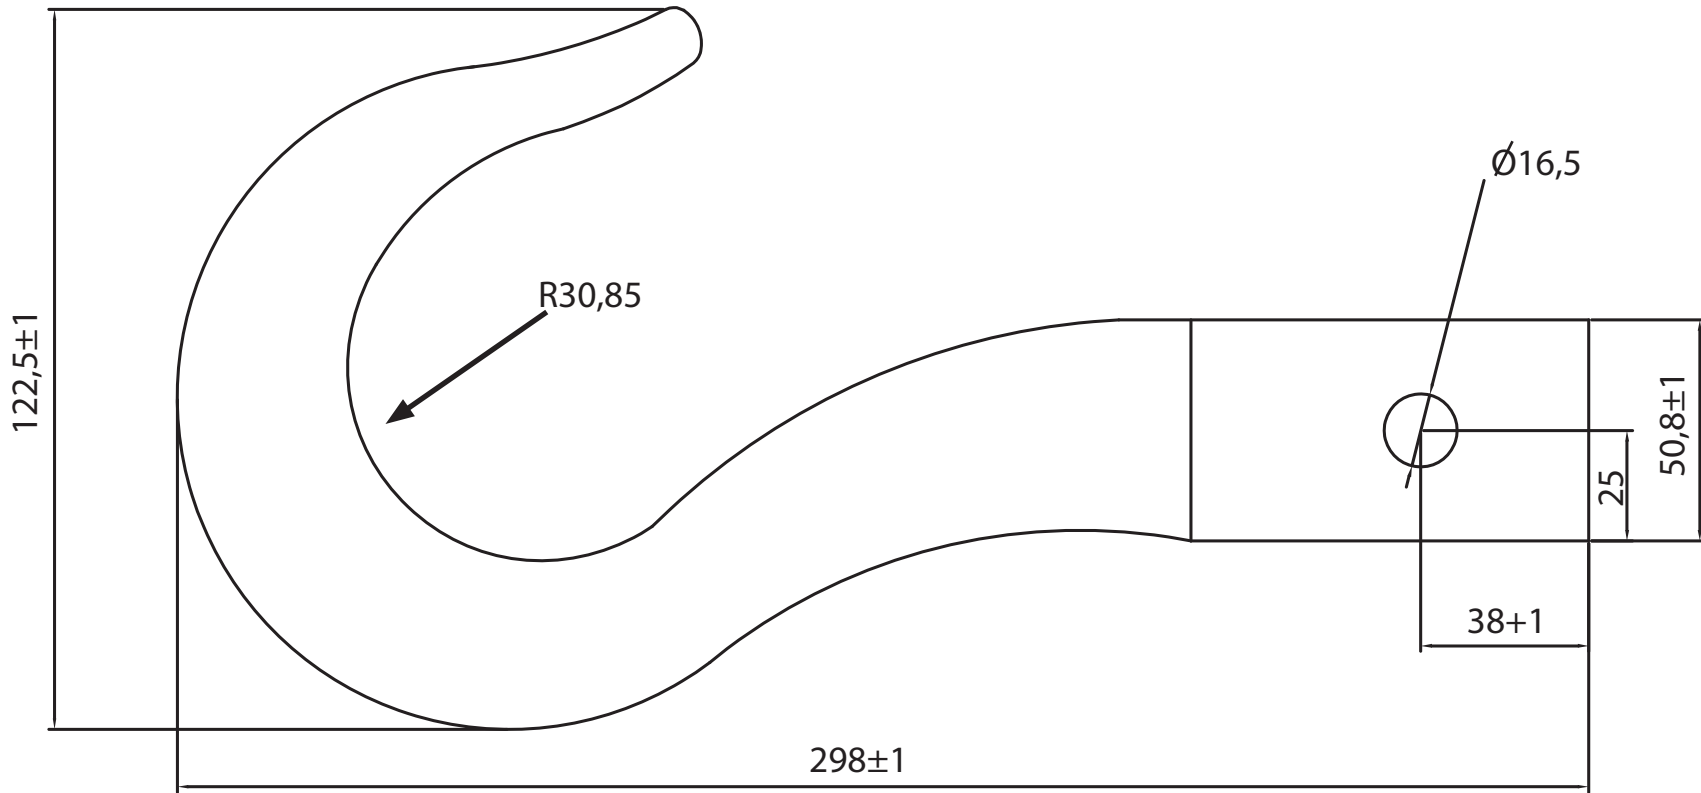

TECHNICAL DRAWING / DESSIN TECHNIQUE

JIMEXS
HARDWARE

1 866 447-5656 / INFO@JIMEXS.COM

WWW.JIMEXS-HARDWARE.COM

403-173

Tow hook
Crochet d'attelage

2022-01-07

PROJECTIONS

SPECIFICATIONS / SPÉCIFICATIONS WLL 10000 lb