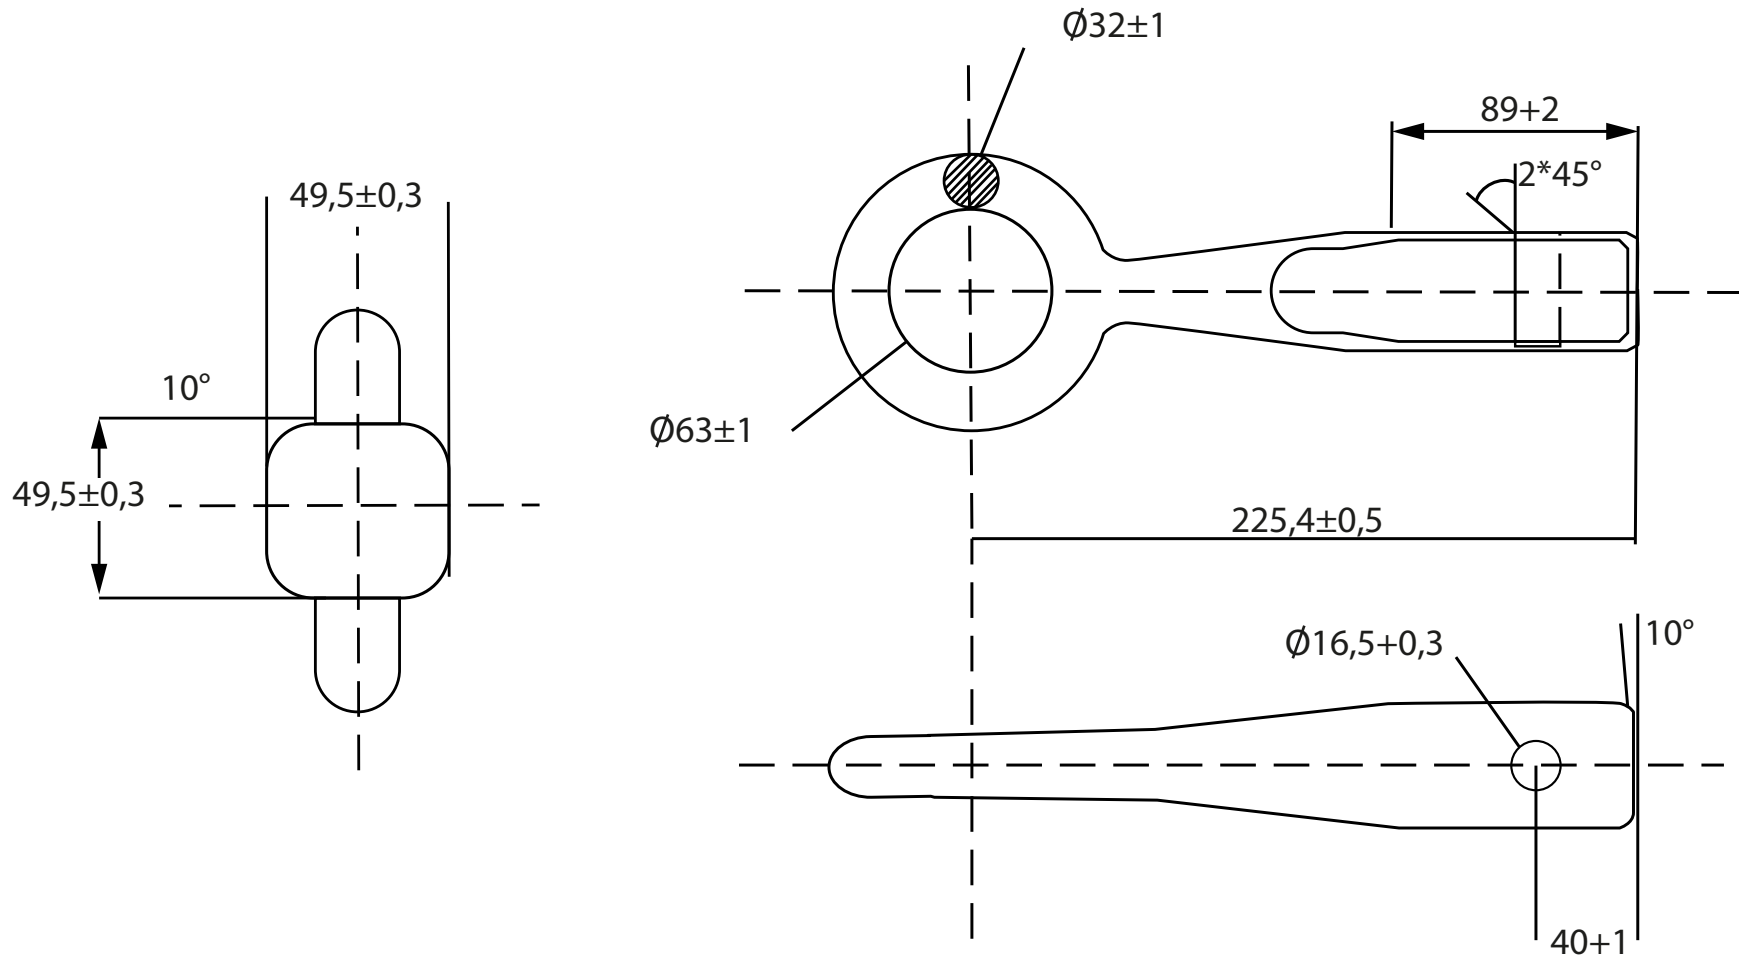

TECHNICAL DRAWING / DESSIN TECHNIQUE

JIMEXS
HARDWARE

1 866 447-5656 / INFO@JIMEXS.COM

WWW.JIMEXS-HARDWARE.COM

403-175

Tow eye
Oeil d'attelage

2022-01-07

PROJECTIONS

SPECIFICATIONS / SPÉCIFICATIONS WLL 2000 lb