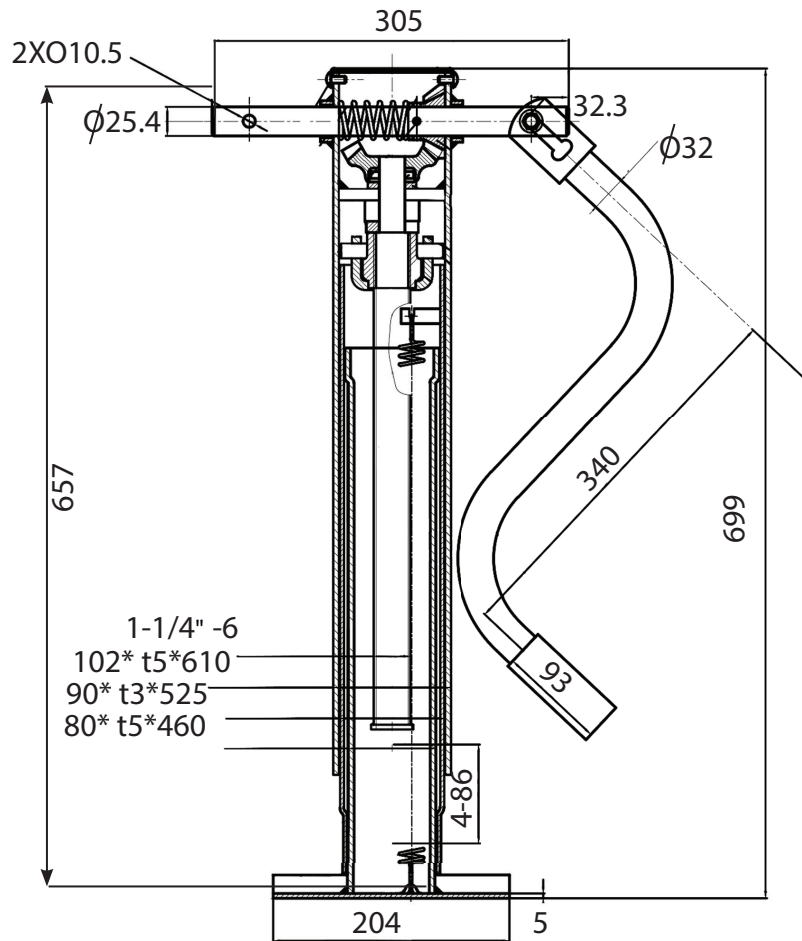

TECHNICAL DRAWING / DESSIN TECHNIQUE

JIMEXS
HARDWARE

1 866 447-5656 / INFO@JIMEXS.COM

WWW.JIMEXS-HARDWARE.COM

405-401

Weld-on Heavy-duty Trailer Jack
Vérin de remorque soudable ultra-robuste

2022-01-06

PROJECTIONS

DIMENSIONS

COLOR/COULEUR

MATERIAL/MATÉRIEL

15" of travel/ de course

Black / Noir

Black painted steel /
Acier peint noir