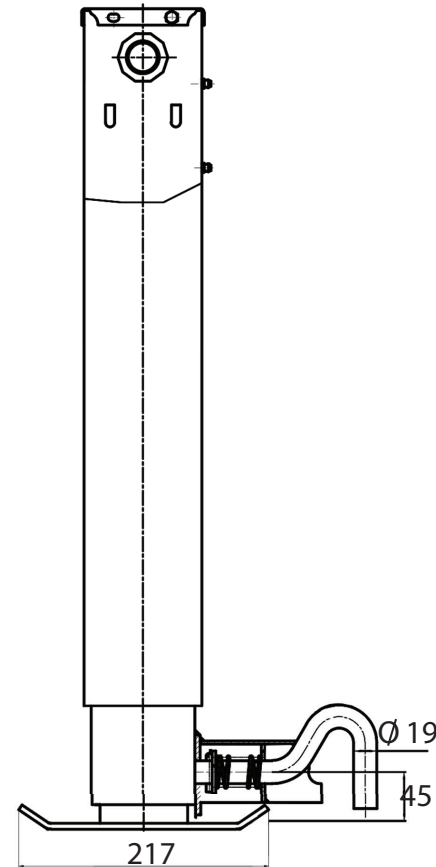

TECHNICAL DRAWING / DESSIN TECHNIQUE

JIMEXS
HARDWARE

1 866 447-5656 / INFO@JIMEXS.COM

WWW.JIMEXS-HARDWARE.COM

405-401

Weld-on Heavy-duty Trailer Jack
Vérin de remorque soudable ultra-robuste

2022-01-06

PROJECTIONS

DIMENSIONS

COLOR/COULEUR

MATERIAL/MATÉRIEL

15" of travel/ de course

Black / Noir

Black painted steel /
Acier peint noir