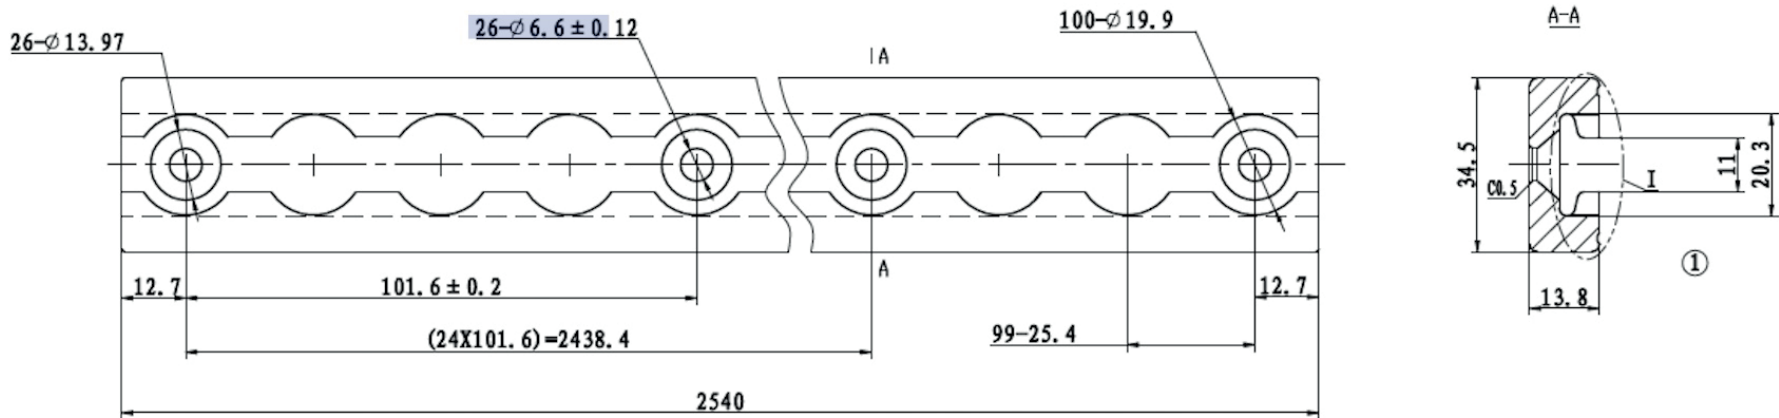

TECHNICAL DRAWING / DESSIN TECHNIQUE

JIMEXS
HARDWARE

1 866 447-5656 / INFO@JIMEXS.COM
 WWW.JIMEXSHARDWARE.COM

460-301

Horizontal Track - L Serie
 Rail Horizontal - Serie L

2022-01-24

PROJECTIONS

DIMENSIONS
 MATERIAL / MATÉRIEL

100"
 Aluminium