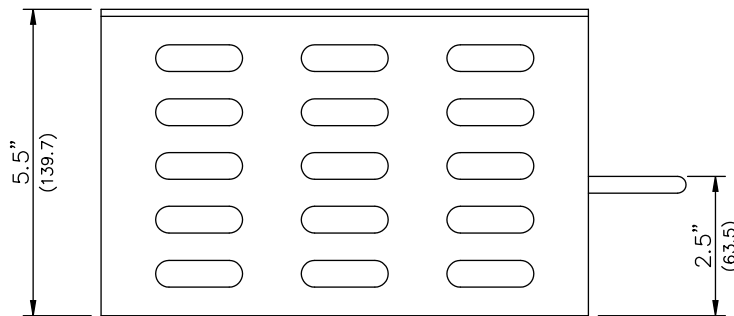

TECHNICAL DRAWING / DESSIN TECHNIQUE

JIMEXS
HARDWARE

1 866 447-5656 / INFO@JIMEXS.COM

WWW.JIMEXS-HARDWARE.COM

612-131

Cale-roue - Pyramide
Wheel Chock - Pyramid

2022-02-08

PROJECTIONS

DIMENSIONS 8-1/2" x 7-5/8" x 5-5/8"

MATERIAL / MATÉRIEL Caoutchouc / Rubber