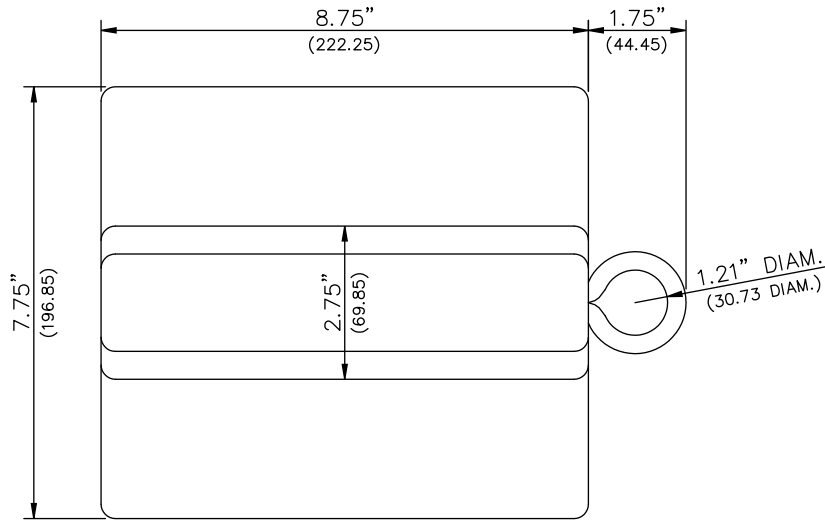

TECHNICAL DRAWING / DESSIN TECHNIQUE

JIMEXS
HARDWARE

1 866 447-5656 / INFO@JIMEXS.COM

WWW.JIMEXS-HARDWARE.COM

612-131

Cale-roue - Pyramide
Wheel Chock - Pyramid

2022-02-08

PROJECTIONS

DIMENSIONS 8-1/2" x 7-5/8" x 5-5/8"

MATERIAL / MATÉRIEL Caoutchouc / Rubber