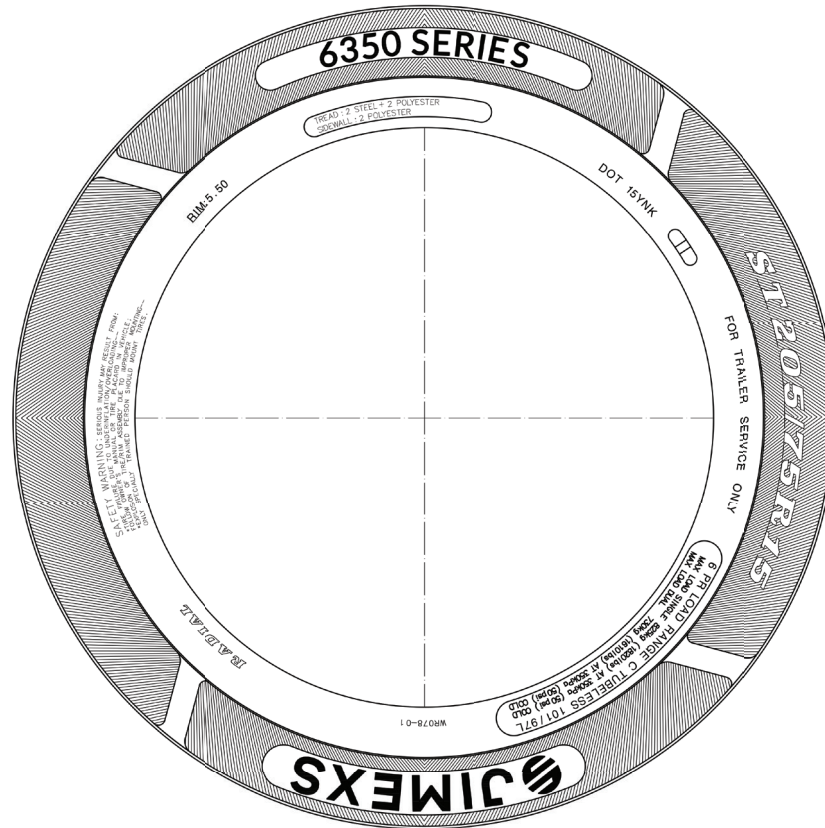

TECHNICAL DRAWING / DESSIN TECHNIQUE

JIMEXS
HARDWARE

1 866 447-5656 / INFO@JIMEXS.COM

WWW.JIMEXS-HARDWARE.COM

635-011

Radial Tire

Pneu radial

2022-01-07

PROJECTIONS

DIMENSIONS

SPECIFICATIONS/SPÉCIFICATIONS

15"

Maximum Load: 1820/1610 lb, Index:

101/97L

ST205/75R15 - 6 PR/TL - 50 PSI