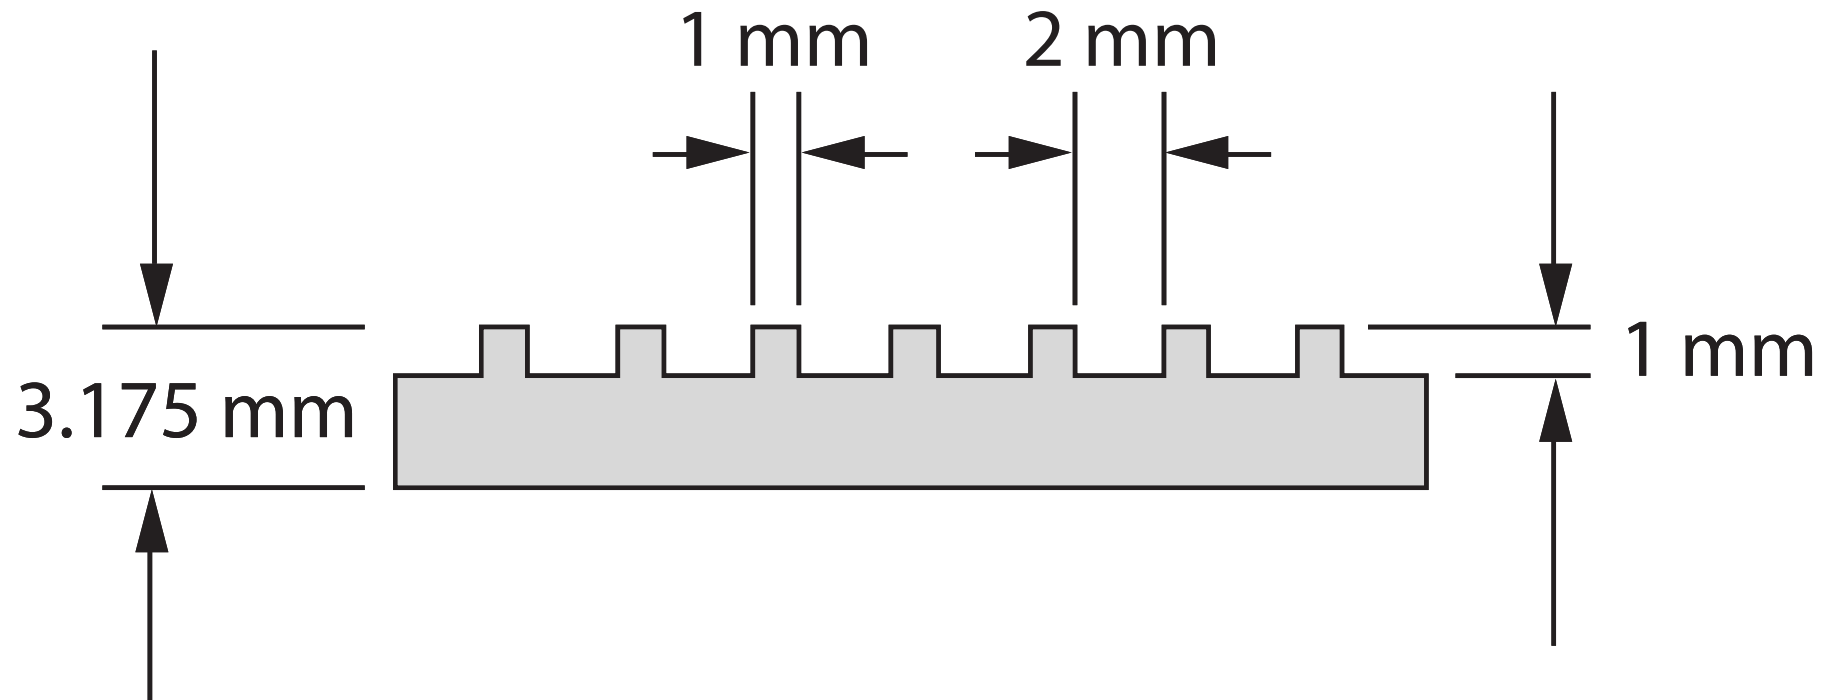

DESSIN TECHNIQUE / TECHNICAL DRAWING

JIMEXS
HARDWARE

1 866 447-5656 / INFO@JIMEXS.COM
WWW.JIMEXS.COM

680-406

Tapis - rainures étroites
Floor matting - narrow grooves

09-18-2017

PROJECTIONS 

MATÉRIAUX / MATERIALS Caoutchouc / Rubber

COULEURS / COLORS Noir / Black

DIMENSIONS 1/8" x 36" x 25' vg/yd