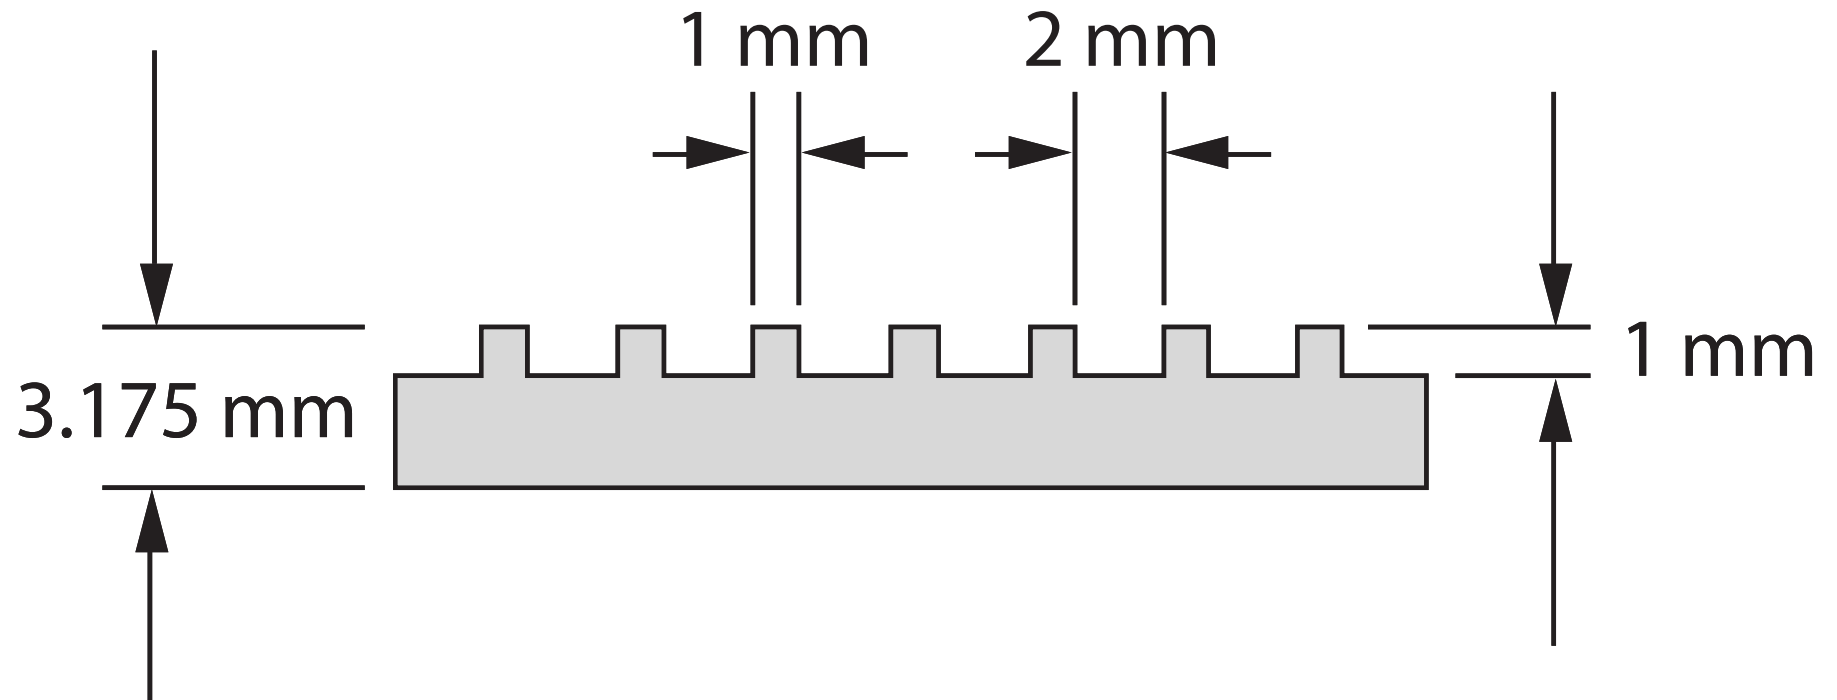

DESSIN TECHNIQUE / TECHNICAL DRAWING

JIMEXS
HARDWARE

1 866 447-5656 / INFO@JIMEXS.COM
WWW.JIMEXS.COM

680-416

Tapis - rainures étroites
Floor matting - narrow grooves

09-18-2017

PROJECTIONS

MATÉRIAUX / MATERIALS Caoutchouc / Rubber

COULEURS / COLORS Noir / Black

DIMENSIONS 1/8" x 48" x 25 vg/yd