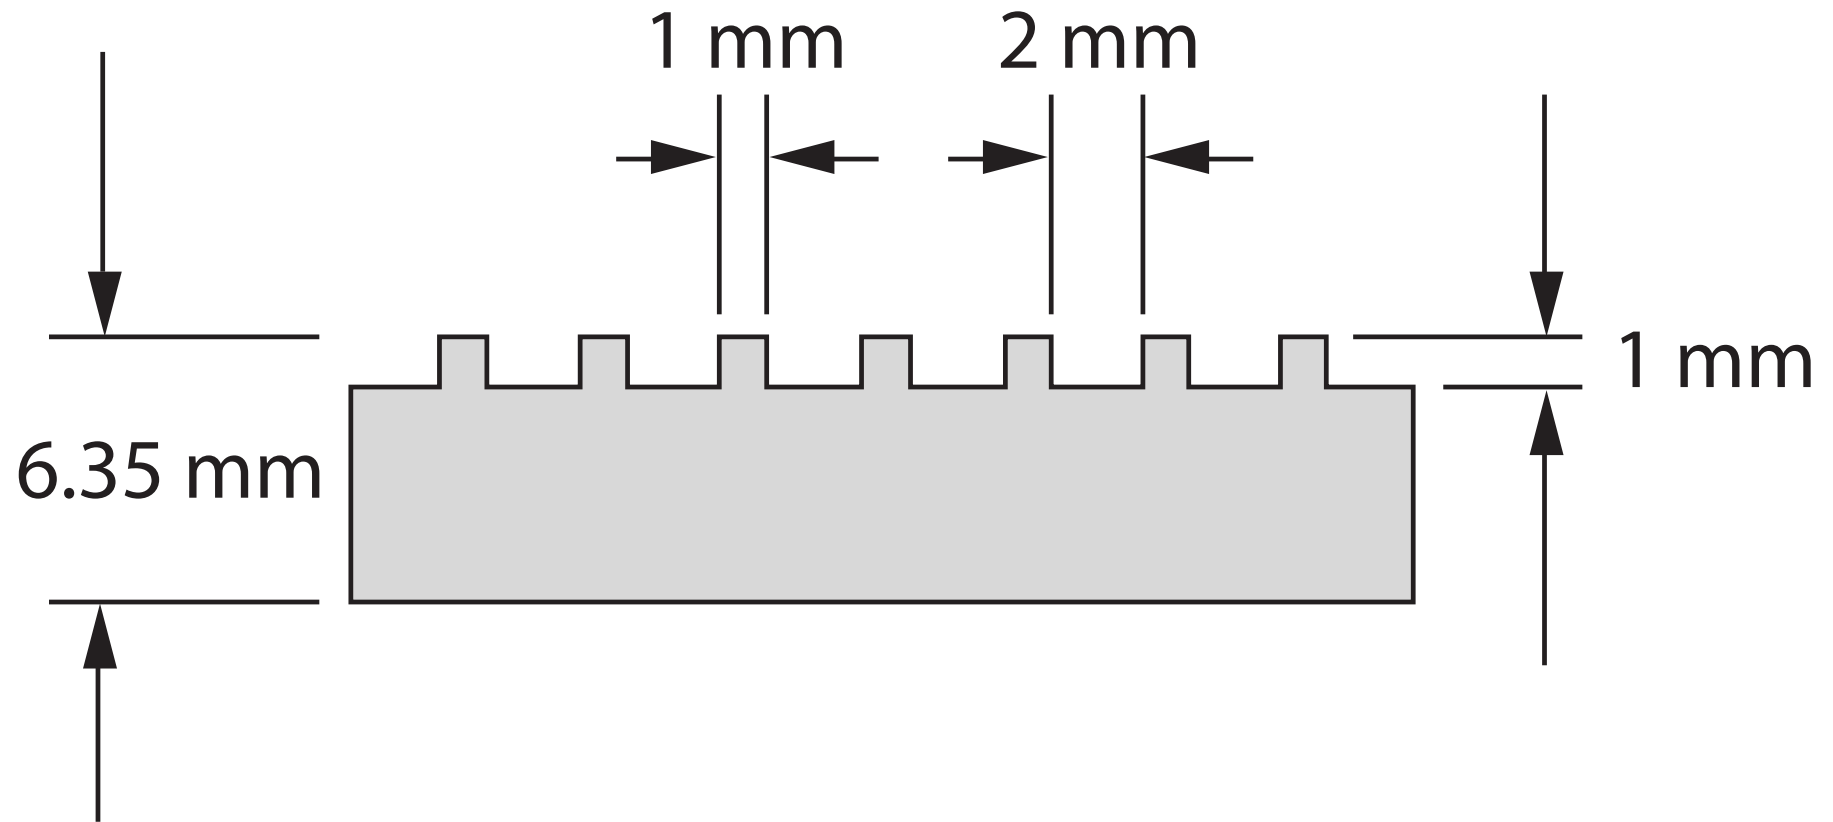

DESSIN TECHNIQUE / TECHNICAL DRAWING

JIMEXS
HARDWARE

1 866 447-5656 / INFO@JIMEXS.COM
WWW.JIMEXS.COM

680-426

Tapis - rainures étroites
Floor matting - narrow grooves

09-18-2017

PROJECTIONS 

MATÉRIAUX / MATERIALS Caoutchouc / Rubber

COULEURS / COLORS Noir / Black

DIMENSIONS 1/4" x 36" x 25 vg/yd