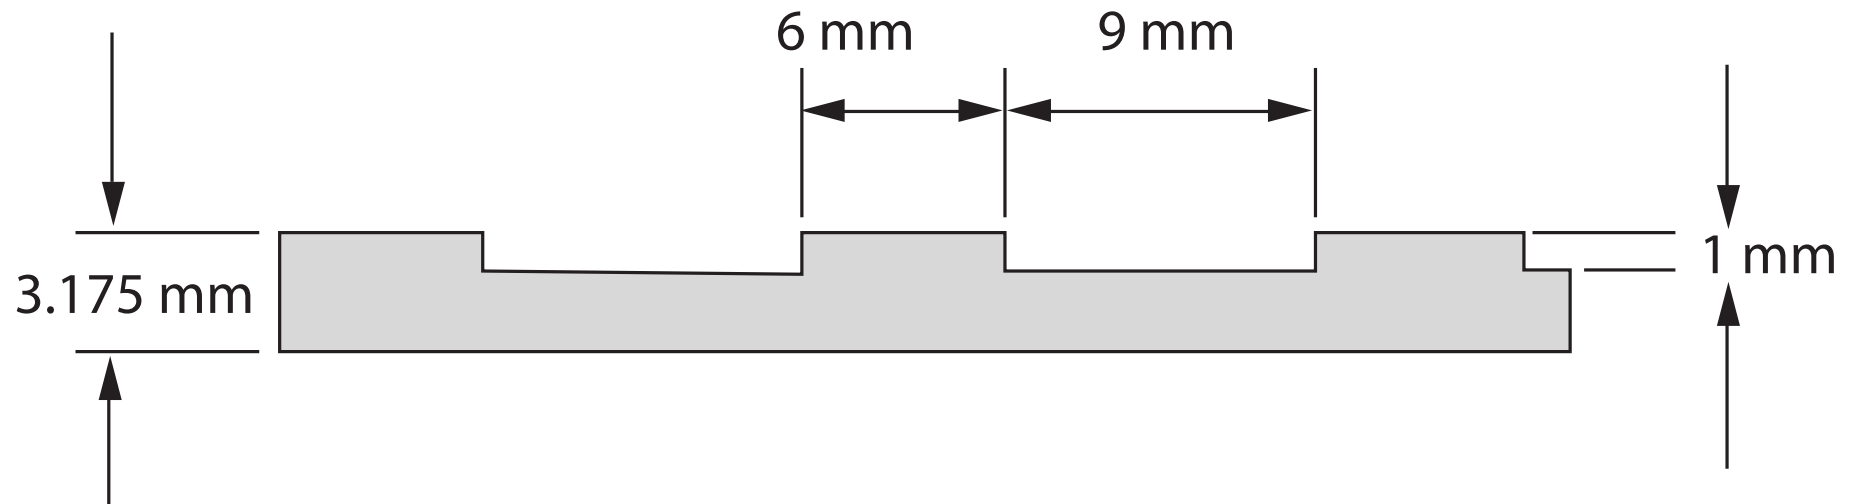

DESSIN TECHNIQUE / TECHNICAL DRAWING

JIMEXS
HARDWARE

1 866 447-5656 / INFO@JIMEXS.COM
WWW.JIMEXS.COM

680-501

Tapis - rainures larges
Floor matting - wide grooves

09-18-2017

PROJECTIONS

MATÉRIAUX / MATERIALS Caoutchouc / Rubber

COULEURS / COLORS Noir / Black

DIMENSIONS 1/8" x 36"