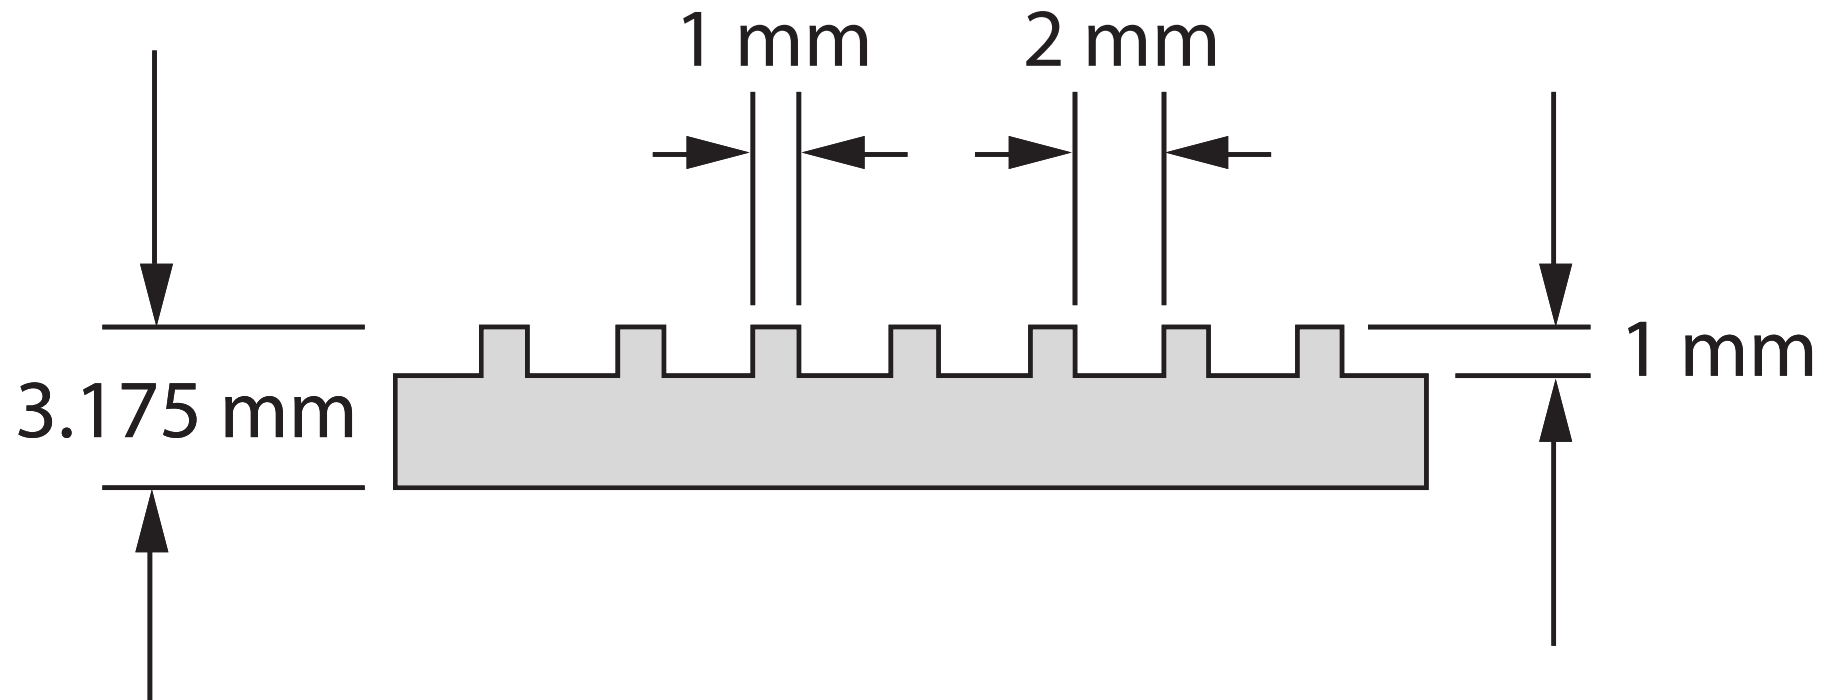

DESSIN TECHNIQUE / TECHNICAL DRAWING

JIMEXS
HARDWARE

1 866 447-5656 / INFO@JIMEXS.COM
WWW.JIMEXS.COM

680-516

Tapis - rainures étroites
Floor matting - narrow grooves

09-18-2017

PROJECTIONS 

MATÉRIAUX / MATERIALS Caoutchouc / Rubber

COULEURS / COLORS Noir / Black

DIMENSIONS 1/8" x 48"