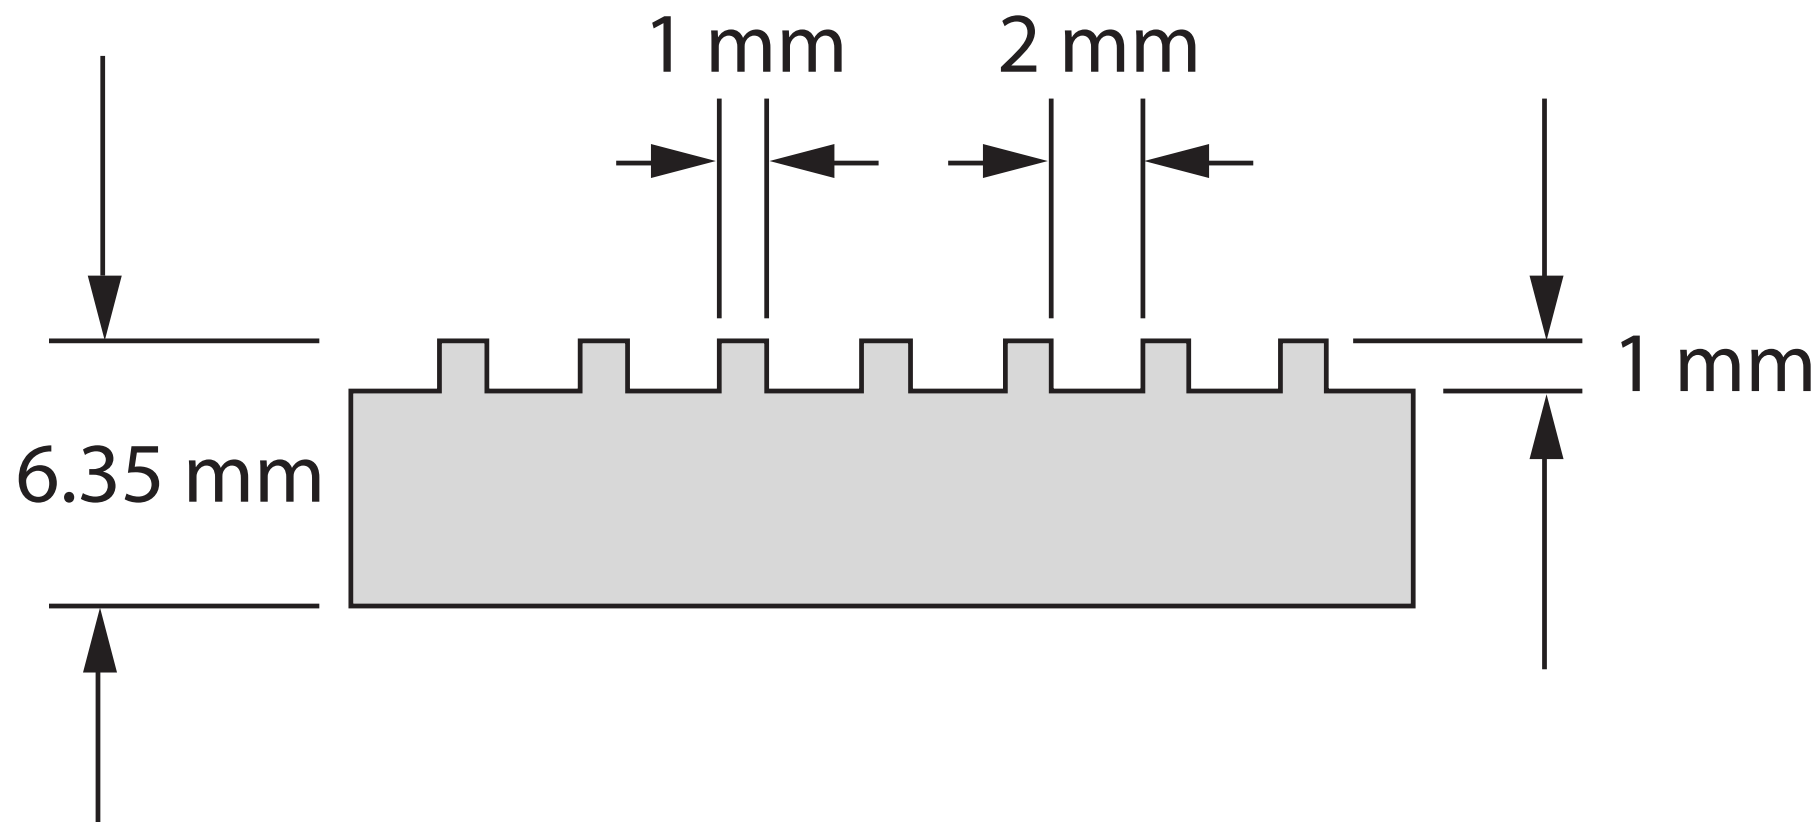

DESSIN TECHNIQUE / TECHNICAL DRAWING

JIMEXS
HARDWARE

1 866 447-5656 / INFO@JIMEXS.COM
WWW.JIMEXS.COM

680-526

Tapis - rainures étroites
Floor matting - narrow grooves

09-18-2017

PROJECTIONS

MATÉRIAUX / MATERIALS Caoutchouc / Rubber

COULEURS / COLORS Noir / Black

DIMENSIONS 1/4" x 36"