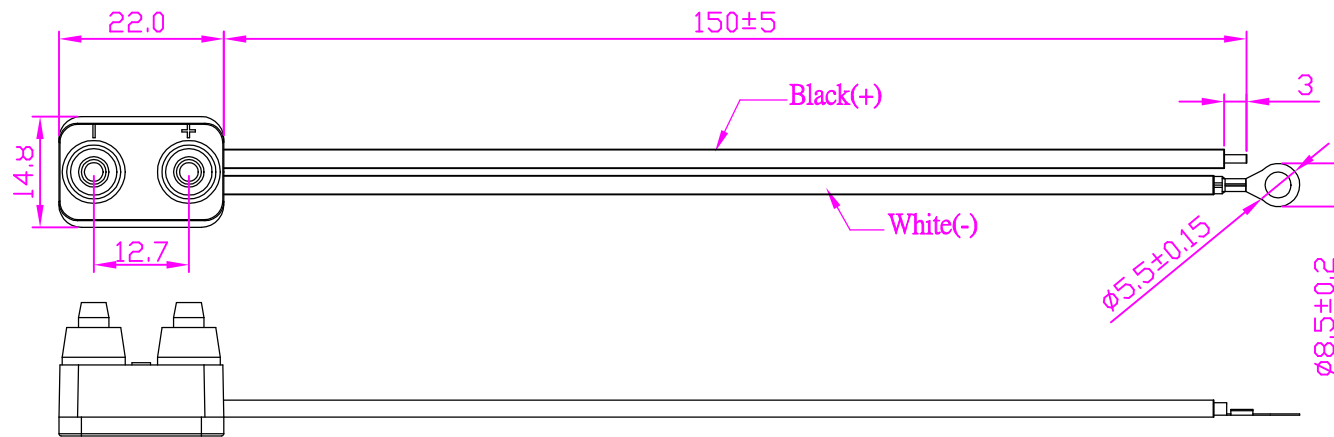

TECHNICAL DRAWING / DESSIN TECHNIQUE

JIMEXS
HARDWARE

1 866 447-5656 / INFO@JIMEXS.COM

WWW.JIMEXS-HARDWARE.COM

702-901

Fiche à 2 broches
Two wire plug

2022-02-09

PROJECTIONS